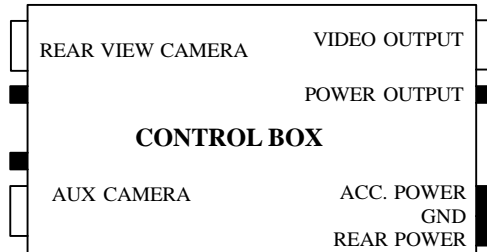

Installation Diagram

SV-7020 Dual Cam Video Switch Kit (2 Input, 1 Output)

SPECIFICATIONS

Power Supply Voltage	DC 10V~DC 16V
Power Supply Current	100 mA
Video Input	2 Inputs
Video Output	1 Output
Operation Temp	-20 C To 70 C
Storage Temp	-30 C To 85 C