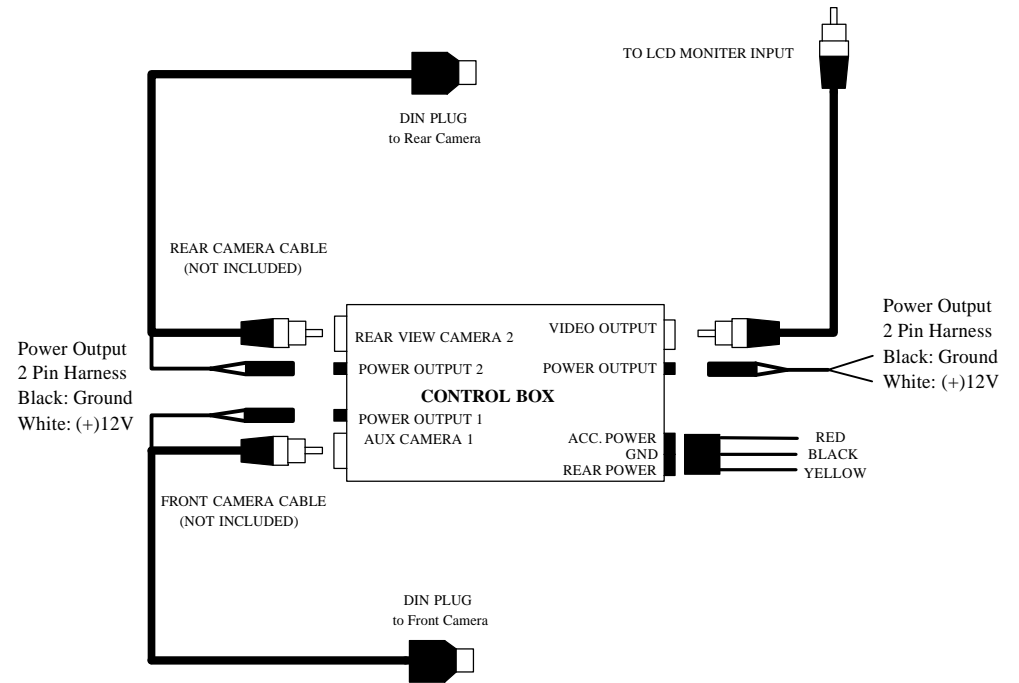

TECH SUPPORT

(800) 998-6880

Hours: M-F 8:00AM-4:30PM

Pacific Std. Time