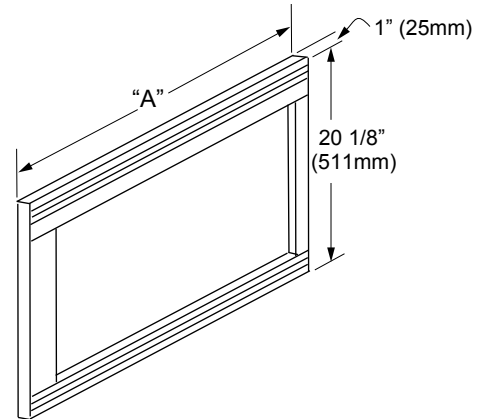

DCM24 OVERALL DIMENSIONS

NOTE:

1. 24" (610mm) minimum exterior cabinet depth.
2. See the Combination Installation (CI) Section if installing with a wall oven, or warming oven.
3. 3/4" (19mm) support platform (flush with cutout).
4. Microwave is supplied with a 48" (1219mm) power cord, with a three prong grounded plug.

CUTOUT DIMENSIONS ISOMETRIC VIEW

ACTK OVERALL DIMENSIONS

(Epicure™ or Millennia™ Trim Kit - use these models when stacking with the Classic Wall Oven)

AOCTK OVERALL DIMENSIONS

(Epicure™ or Millennia™ Trim Kit - use these models when stacking with the Discovery Wall Oven)

Model No.	"A" Overall Width	"B" Cutout Width	"D" Cutout Height	Dedicated Circuit Required	Total Connected Load	Approximate Shipping Weight
DCM24	-	-	-	120VAC, 60Hz, 15A (Breaker)	1.6kW (13A)	60 lbs.
ACTK27	27" (686mm)	25 1/4" (641mm)	19 1/8" (486mm)			15 lbs.
ACTK30	30" (762mm)	28 1/4" (718mm)	19 1/8" (486mm)			16 lbs.
ACTK36	36" (914mm)	25" (635mm)	19 1/8" (486mm)			20 lbs.
AOCTK27	27" (686mm)	25 1/4" (641mm)	18 1/2" (470mm)			19 lbs.
AOCTK30	30" (672mm)	28 1/4" (718mm)	18 1/2" (470mm)			20 lbs.