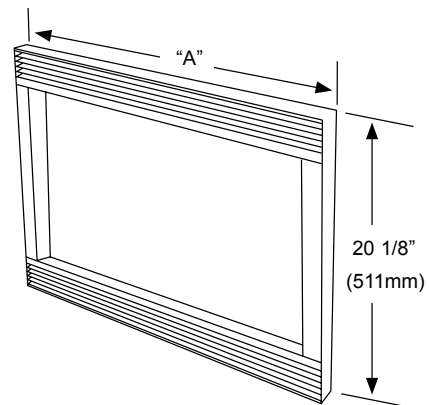

DCM24 OVERALL DIMENSIONS

NOTE:

1. 24" (610mm) minimum exterior cabinet depth.
2. See the Combination Installation (CI) Section if installing with a wall oven, or warming oven.
3. 3/4" (19mm) support platform (flush with cutout).
4. Microwave is supplied with a 48" (1219mm) power cord, with a three prong grounded plug.

CUTOUT DIMENSIONS ISOMETRIC VIEW

ACTK OVERALL DIMENSIONS

(Epicure™ or Millennia™ Trim Kit - use these models when stacking with the Classic Wall Oven)

AOCTK OVERALL DIMENSIONS

(Epicure™ or Millennia™ Trim Kit - use these models when stacking with the Discovery Wall Oven)

Model No.	"A" Overall Width	"B" Cutout Width	"D" Cutout Height	Dedicated Circuit Required	Total Connected Load	Approximate Shipping Weight
DCM24	-	-	-	120VAC, 60Hz, 15A (Breaker)	1.6kW (13A)	60 lbs.
ACTK27	27" (686mm)	25 1/4" (641mm)	19 1/8" (486mm)			15 lbs.
ACTK30	30" (762mm)	28 1/4" (718mm)	19 1/8" (486mm)			16 lbs.
ACTK36	36" (914mm)	25" (635mm)	19 1/8" (486mm)			20 lbs.
AOCTK27	27" (686mm)	25 1/4" (641mm)	18 1/2" (470mm)			19 lbs.
AOCTK30	30" (672mm)	28 1/4" (718mm)	18 1/2" (470mm)			20 lbs.