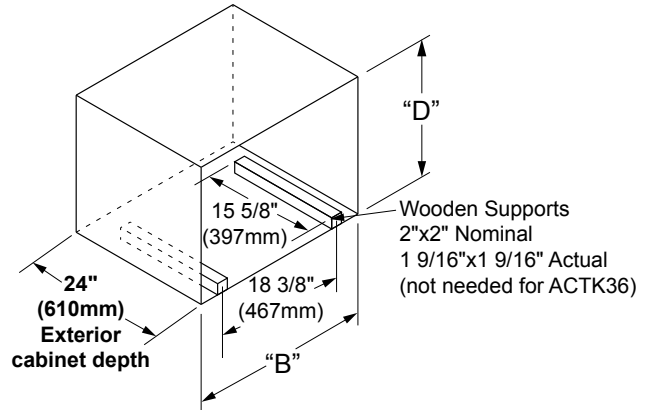

DCM24 OVERALL DIMENSIONS

NOTE:

1. 24" (610mm) minimum exterior cabinet depth.
2. See the Combination Installation (CI) Section if installing with a wall oven, or warming oven.
3. 3/4" (19mm) support platform (flush with cutout).
4. Microwave is supplied with a 48" (1219mm) power cord, with a three prong grounded plug.

CUTOUT DIMENSIONS ISOMETRIC VIEW

ACTK OVERALL DIMENSIONS

(Epicure™ or Millennia™ Trim Kit - use these models when stacking with the Classic Wall Oven)

AOCTK OVERALL DIMENSIONS

(Epicure™ or Millennia™ Trim Kit - use these models when stacking with the Discovery Wall Oven)

Model No.	"A" Overall Width	"B" Cutout Width	"D" Cutout Height	Dedicated Circuit Required	Total Connected Load	Approximate Shipping Weight
DCM24	-	-	-	120VAC, 60Hz, 15A (Breaker)	1.6kW (13A)	60 lbs.
ACTK27	27" (686mm)	25 1/4" (641mm)	19 1/8" (486mm)			15 lbs.
ACTK30	30" (762mm)	28 1/4" (718mm)	19 1/8" (486mm)			16 lbs.
ACTK36	36" (914mm)	25" (635mm)	19 1/8" (486mm)			20 lbs.
AOCTK27	27" (686mm)	25 1/4" (641mm)	18 1/2" (470mm)			19 lbs.
AOCTK30	30" (672mm)	28 1/4" (718mm)	18 1/2" (470mm)			20 lbs.