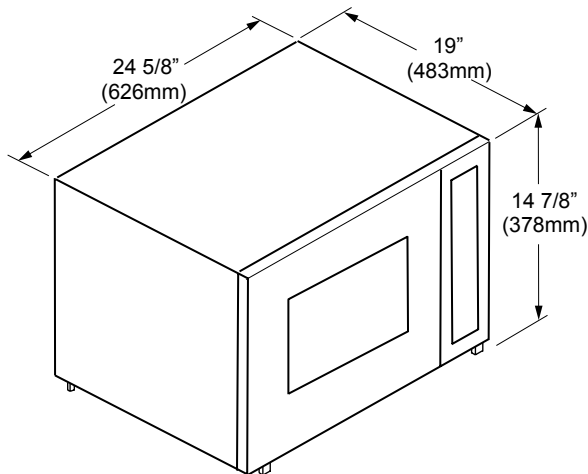

DCM24 OVERALL DIMENSIONS

NOTE:

1. 24" (610mm) minimum exterior cabinet depth.
2. See the Combination Installation (CI) Section if installing with a wall oven, or warming oven.
3. 3/4" (19mm) support platform (flush with cutout).
4. Microwave is supplied with a 48" (1219mm) power cord, with a three prong grounded plug.

CUTOUT DIMENSIONS ISOMETRIC VIEW

ACTK OVERALL DIMENSIONS

(Epicure™ or Millennia™ Trim Kit - use these models when stacking with the Classic Wall Oven)

AOCTK OVERALL DIMENSIONS

(Epicure™ or Millennia™ Trim Kit - use these models when stacking with the Discovery Wall Oven)

Model No.	"A" Overall Width	"B" Cutout Width	"D" Cutout Height	Dedicated Circuit Required	Total Connected Load	Approximate Shipping Weight
DCM24	-	-	-	120VAC, 60Hz, 15A (Breaker)	1.6kW (13A)	60 lbs.
ACTK27	27" (686mm)	25 1/4" (641mm)	19 1/8" (486mm)			15 lbs.
ACTK30	30" (762mm)	28 1/4" (718mm)	19 1/8" (486mm)			16 lbs.
ACTK36	36" (914mm)	25" (635mm)	19 1/8" (486mm)			20 lbs.
AOCTK27	27" (686mm)	25 1/4" (641mm)	18 1/2" (470mm)			19 lbs.
AOCTK30	30" (672mm)	28 1/4" (718mm)	18 1/2" (470mm)			20 lbs.