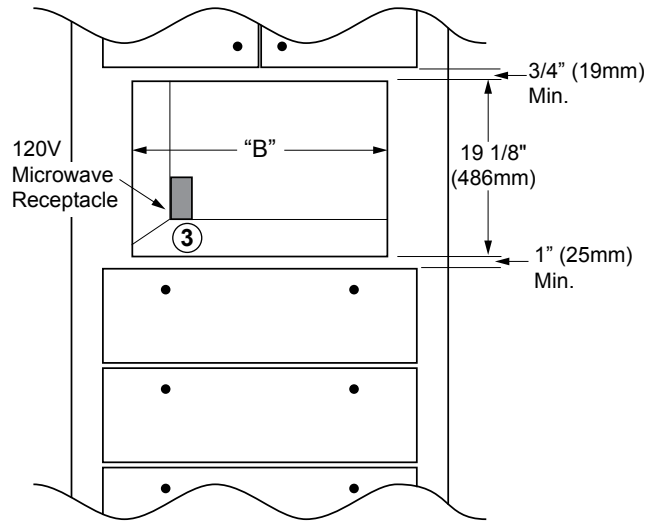

DCM24

ACTK27, ACTK30, ACTK36, AOCTK27, AOCTK30

dacor
The Life of the Kitchen.®

111307

Convection Microwave Oven

1/1

**PLANNING
GUIDE**

MICROWAVE AND TRIM KIT