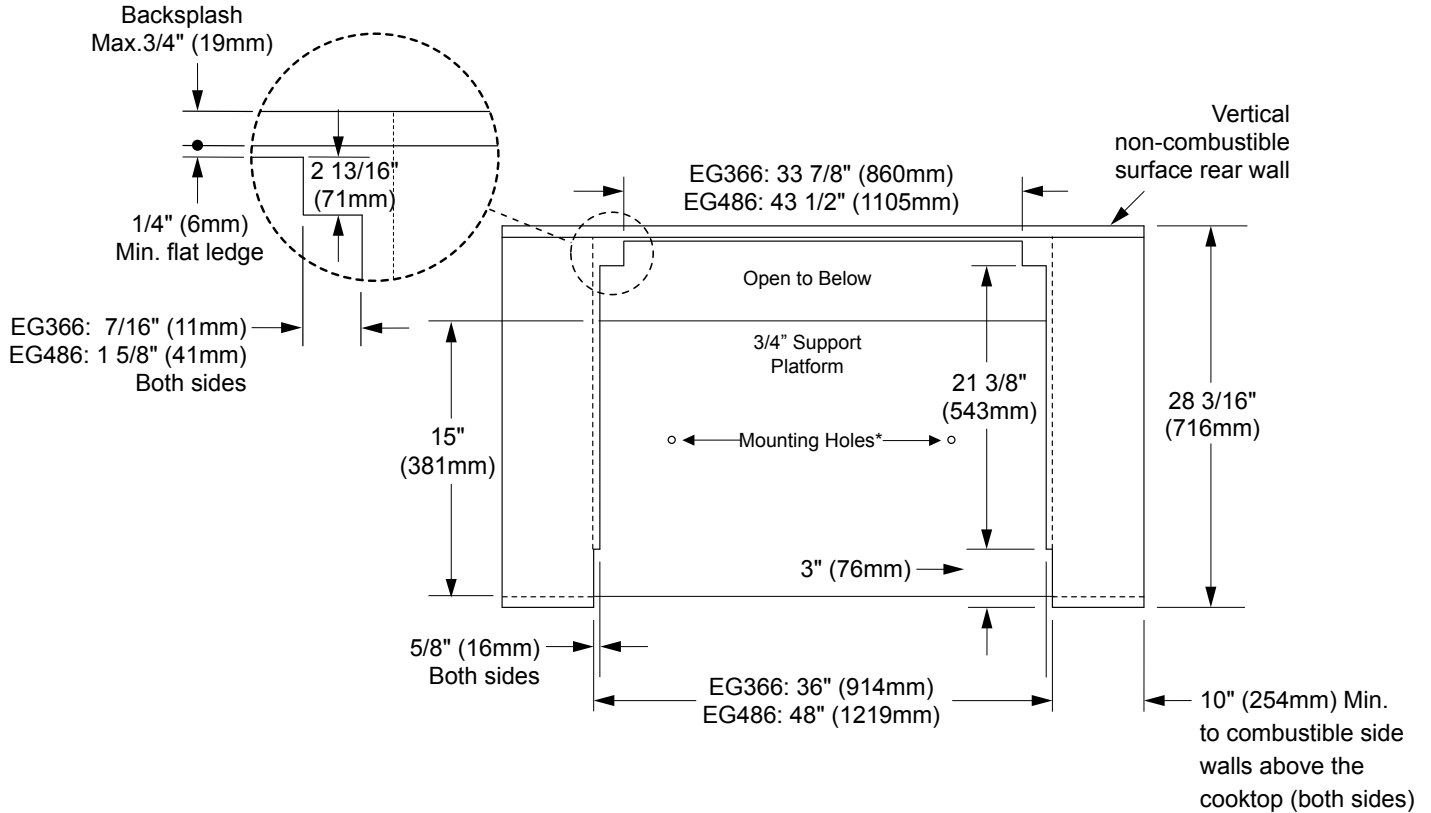

COMBINATION INSTALLATIONS

ERV WITH EPICURE COOKTOPS
(Top View)

NOT VALID FOR COOKTOPS WITHOUT AN ERV COUNTER-TOP VENT INSTALLED

Free Manuals Download Website

<http://myh66.com>

<http://usermanuals.us>

<http://www.somanuals.com>