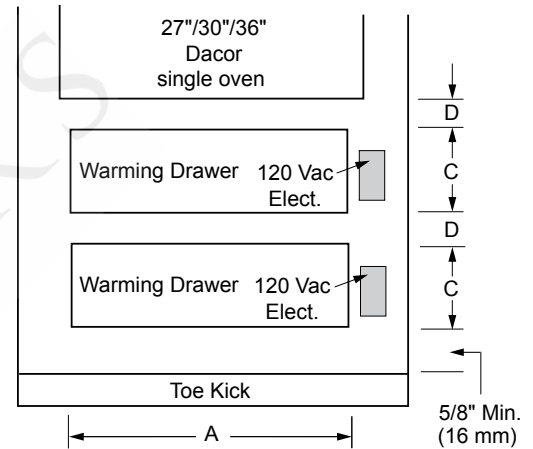

EWD, MWDV, MWDH, PWD Warming Drawers

dacor
The Life of the Kitchen.®

102907

**24", 27", 30", 36" Wide,
Warming Drawers**

1/2

**PLANNING
GUIDE**

Model	"A" Cutout Width	"B" Min. Width to Adjacent Doors/Drawers	"C" Cutout Height	"D" Min. Vertical Gap Between Cutouts
IWD24	22 1/2" (572mm)	24 1/4" (616mm)	9 1/8" (232mm)	1 1/16" (27mm)
EWD24				
EWD27	25 1/2" (648mm)	27 1/4" (692mm)		
MWDH27				
MWDV27				
PWD27	28 1/2" (724mm)	30 1/4" (768mm)		
EWD30				
MWDH30				
MWDV30				
PWD30	34 1/2" (876mm)	36 1/4" (921mm)		
EWD36				

CUTOUTS DIMENSIONS
CUTOUT DEPTH: 24" MIN. (610mm)

EWD, MWDV, MWDH, PWD Warming Drawers

dacor
The Life of the Kitchen.®

102907

**24", 27", 30", 36" Wide,
Warming Drawers**

2/2

**PLANNING
GUIDE**

**OVERALL DIMENSIONS
TOP VIEW
(EWD SERIES SHOWN)**

WARMING DRAWER OVERALL DIMENSIONS

IWD Warming Drawer

dacor
The Life of the Kitchen.®

102907

**24", 27", 30" Wide,
Warming Drawer**

1/1

**PLANNING
GUIDE**

**OVERALL DIMENSIONS - IWD SERIES
TOP VIEW**