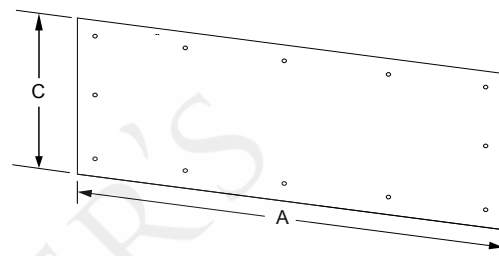

EWD, MWDV, MWDH, PWD Warming Drawers

dacor
The Life of the Kitchen.®

102907

**24", 27", 30", 36" Wide,
Warming Drawers**

1/2

**PLANNING
GUIDE**

Model	"A" Cutout Width	"B" Min. Width to Adjacent Doors/Drawers	"C" Cutout Height	"D" Min. Vertical Gap Between Cutouts
IWD24	22 1/2" (572mm)	24 1/4" (616mm)	9 1/8" (232mm)	1 1/16" (27mm)
EWD24				
EWD27	25 1/2" (648mm)	27 1/4" (692mm)		
MWDH27				
MWDV27				
PWD27	28 1/2" (724mm)	30 1/4" (768mm)		
EWD30				
MWDH30				
MWDV30				
PWD30	34 1/2" (876mm)	36 1/4" (921mm)		
EWD36				

CUTOUTS DIMENSIONS
CUTOUT DEPTH: 24" MIN. (610mm)

EWD, MWDV, MWDH, PWD Warming Drawers

dacor
The Life of the Kitchen.®

102907

**24", 27", 30", 36" Wide,
Warming Drawers**

2/2

**PLANNING
GUIDE**

**OVERALL DIMENSIONS
TOP VIEW
(EWD SERIES SHOWN)**

WARMING DRAWER OVERALL DIMENSIONS

IWD Warming Drawer

dacor
The Life of the Kitchen.®

102907

**24", 27", 30" Wide,
Warming Drawer**

1/1

**PLANNING
GUIDE**

**OVERALL DIMENSIONS - IWD SERIES
TOP VIEW**

**DRAWER FACE DIMENSIONS
(IWD SERIES SHOWN)**

**CHASSIS DIMENSIONS
(IWD SHOWN)**

Warming Drawer Model No.	Dimension "A" Drawer Face Width	Dimension "B" Chassis Face Width	Dimension "C" Drawer Face Height	Dimension "D" Chassis Depth	Dimension "E" Drawer depth	Dimension "F" Chassis Height
IWD24	22 5/16" (567 mm)	21 7/8" (556 mm)	8 15/16" (227 mm)	23 3/8" (594 mm)	23 13/16" (605 mm)	9" (229 mm)
IWD27	25 5/16" (643 mm)	24 7/8" (632 mm)				
IWD30	28 5/16" (719 mm)	27 7/8" (708 mm)				