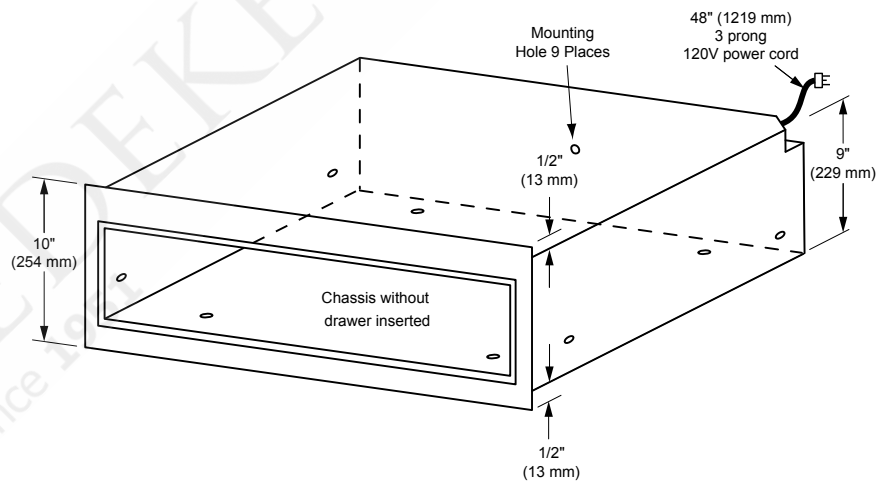

EWD, MWDV, MWDH, PWD Warming Drawers

dacor
The Life of the Kitchen.®

102907

**24", 27", 30", 36" Wide,
Warming Drawers**

1/2

**PLANNING
GUIDE**

Model	"A" Cutout Width	"B" Min. Width to Adjacent Doors/Drawers	"C" Cutout Height	"D" Min. Vertical Gap Between Cutouts
IWD24	22 1/2" (572mm)	24 1/4" (616mm)	9 1/8" (232mm)	1 1/16" (27mm)
EWD24				
EWD27	25 1/2" (648mm)	27 1/4" (692mm)		
MWDH27				
MWDV27				
PWD27	28 1/2" (724mm)	30 1/4" (768mm)		
EWD30				
MWDH30				
MWDV30				
PWD30	34 1/2" (876mm)	36 1/4" (921mm)		
EWD36				

CUTOUTS DIMENSIONS
CUTOUT DEPTH: 24" MIN. (610mm)

EWD, MWDV, MWDH, PWD Warming Drawers

dacor
The Life of the Kitchen.®

102907

**24", 27", 30", 36" Wide,
Warming Drawers**

2/2

**PLANNING
GUIDE**

**OVERALL DIMENSIONS
TOP VIEW
(EWD SERIES SHOWN)**

**DRAWER FACE DIMENSIONS
(MW SERIES SHOWN)**

CHASSIS DIMENSIONS

HANDLE DIMENSIONS

Model	"A" Drawer Face Width	"B" Chassis Face Width	"C" Chassis Width
EWD24	24" (610 mm)	23 5/8" (600 mm)	22 7/16" (570 mm)
EWD27	27" (686 mm)	26 5/8" (676mm)	25 7/16" (646 mm)
MWDH27			
MWDV27			
PWD27			
EWD30	30" (762 mm)	29 5/8" (752 mm)	28 7/16" (722 mm)
MWDH30			
MWDV30			
PWD30			
EWD36	36" (914 mm)	35 5/8" (905mm)	34 7/16" (875 mm)

WARMING DRAWER OVERALL DIMENSIONS

IWD Warming Drawer

dacor
The Life of the Kitchen.®

102907

**24", 27", 30" Wide,
Warming Drawer**

1/1

**PLANNING
GUIDE**

**OVERALL DIMENSIONS - IWD SERIES
TOP VIEW**