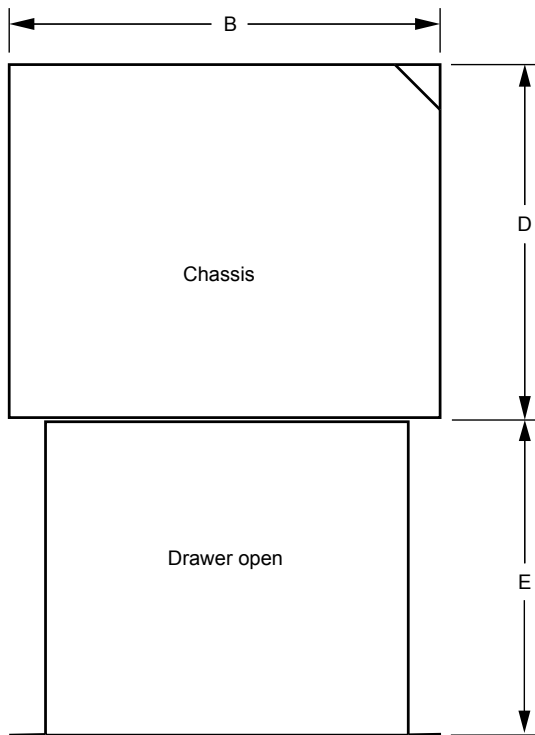

EWD, MWDV, MWDH, PWD Warming Drawers

dacor
The Life of the Kitchen.®

102907

**24", 27", 30", 36" Wide,
Warming Drawers**

1/2

**PLANNING
GUIDE**

Model	"A" Cutout Width	"B" Min. Width to Adjacent Doors/Drawers	"C" Cutout Height	"D" Min. Vertical Gap Between Cutouts
IWD24	22 1/2" (572mm)	24 1/4" (616mm)	9 1/8" (232mm)	1 1/16" (27mm)
EWD24				
EWD27	25 1/2" (648mm)	27 1/4" (692mm)		
MWDH27				
MWDV27				
PWD27	28 1/2" (724mm)	30 1/4" (768mm)		
EWD30				
MWDH30				
MWDV30				
PWD30	34 1/2" (876mm)	36 1/4" (921mm)		
EWD36				

CUTOUTS DIMENSIONS
CUTOUT DEPTH: 24" MIN. (610mm)

EWD, MWDV, MWDH, PWD Warming Drawers

dacor
The Life of the Kitchen.®

102907

**24", 27", 30", 36" Wide,
Warming Drawers**

2/2

**PLANNING
GUIDE**

**OVERALL DIMENSIONS
TOP VIEW
(EWD SERIES SHOWN)**

WARMING DRAWER OVERALL DIMENSIONS

IWD Warming Drawer

dacor
The Life of the Kitchen.®

102907

**24", 27", 30" Wide,
Warming Drawer**

1/1

**PLANNING
GUIDE**

**OVERALL DIMENSIONS - IWD SERIES
TOP VIEW**

**DRAWER FACE DIMENSIONS
(IWD SERIES SHOWN)**

**CHASSIS DIMENSIONS
(IWD SHOWN)**

Warming Drawer Model No.	Dimension "A" Drawer Face Width	Dimension "B" Chassis Face Width	Dimension "C" Drawer Face Height	Dimension "D" Chassis Depth	Dimension "E" Drawer depth	Dimension "F" Chassis Height
IWD24	22 5/16" (567 mm)	21 7/8" (556 mm)	8 15/16" (227 mm)	23 3/8" (594 mm)	23 13/16" (605 mm)	9" (229 mm)
IWD27	25 5/16" (643 mm)	24 7/8" (632 mm)				
IWD30	28 5/16" (719 mm)	27 7/8" (708 mm)				