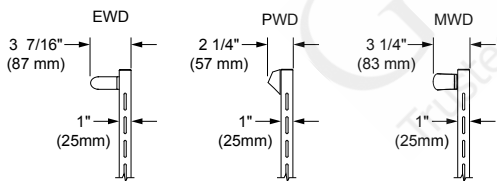

EWD, MWDV, MWDH, PWD Warming Drawers

dacor
The Life of the Kitchen.®

102907

**24", 27", 30", 36" Wide,
Warming Drawers**

1/2

**PLANNING
GUIDE**

Model	"A" Cutout Width	"B" Min. Width to Adjacent Doors/Drawers	"C" Cutout Height	"D" Min. Vertical Gap Between Cutouts
IWD24	22 1/2" (572mm)	24 1/4" (616mm)	9 1/8" (232mm)	1 1/16" (27mm)
EWD24				
EWD27	25 1/2" (648mm)	27 1/4" (692mm)		
MWDH27				
MWDV27				
PWD27	28 1/2" (724mm)	30 1/4" (768mm)		
EWD30				
MWDH30				
MWDV30				
PWD30	34 1/2" (876mm)	36 1/4" (921mm)		
EWD36				

CUTOUTS DIMENSIONS
CUTOUT DEPTH: 24" MIN. (610mm)

EWD, MWDV, MWDH, PWD Warming Drawers

dacor
The Life of the Kitchen.®

102907

**24", 27", 30", 36" Wide,
Warming Drawers**

2/2

**PLANNING
GUIDE**

**OVERALL DIMENSIONS
TOP VIEW
(EWD SERIES SHOWN)**

**DRAWER FACE DIMENSIONS
(MW SERIES SHOWN)**

CHASSIS DIMENSIONS

HANDLE DIMENSIONS

Model	"A" Drawer Face Width	"B" Chassis Face Width	"C" Chassis Width
EWD24	24" (610 mm)	23 5/8" (600 mm)	22 7/16" (570 mm)
EWD27	27" (686 mm)	26 5/8" (676mm)	25 7/16" (646 mm)
MWDH27			
MWDV27			
PWD27			
EWD30	30" (762 mm)	29 5/8" (752 mm)	28 7/16" (722 mm)
MWDH30			
MWDV30			
PWD30			
EWD36	36" (914 mm)	35 5/8" (905mm)	34 7/16" (875 mm)

WARMING DRAWER OVERALL DIMENSIONS

IWD Warming Drawer

dacor
The Life of the Kitchen.®

102907

**24", 27", 30" Wide,
Warming Drawer**

1/1

**PLANNING
GUIDE**

**OVERALL DIMENSIONS - IWD SERIES
TOP VIEW**