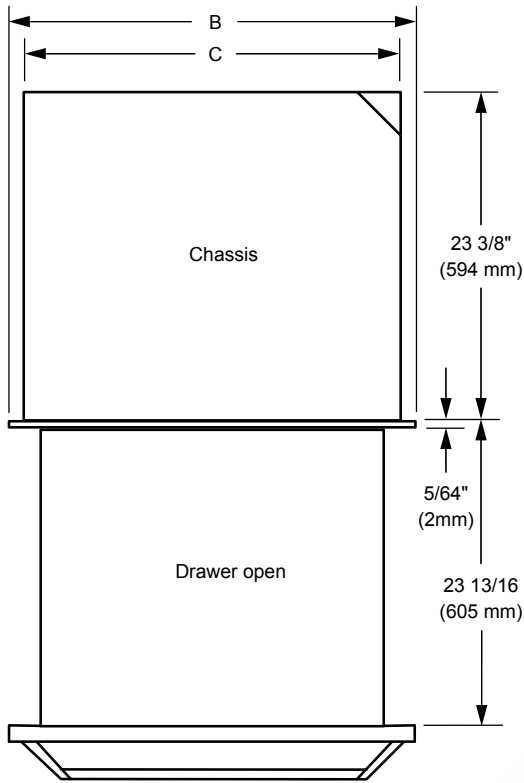

EWD, MWDV, MWDH, PWD Warming Drawers

dacor
The Life of the Kitchen.®

102907

**24", 27", 30", 36" Wide,
Warming Drawers**

1/2

**PLANNING
GUIDE**

Model	"A" Cutout Width	"B" Min. Width to Adjacent Doors/Drawers	"C" Cutout Height	"D" Min. Vertical Gap Between Cutouts
IWD24	22 1/2" (572mm)	24 1/4" (616mm)	9 1/8" (232mm)	1 1/16" (27mm)
EWD24				
EWD27	25 1/2" (648mm)	27 1/4" (692mm)		
MWDH27				
MWDV27				
PWD27	28 1/2" (724mm)	30 1/4" (768mm)		
EWD30				
MWDH30				
MWDV30				
PWD30	34 1/2" (876mm)	36 1/4" (921mm)		
EWD36				

CUTOUTS DIMENSIONS
CUTOUT DEPTH: 24" MIN. (610mm)

EWD, MWDV, MWDH, PWD Warming Drawers

dacor
The Life of the Kitchen.®

102907

**24", 27", 30", 36" Wide,
Warming Drawers**

2/2

**PLANNING
GUIDE**

**OVERALL DIMENSIONS
TOP VIEW
(EWD SERIES SHOWN)**

**DRAWER FACE DIMENSIONS
(MW SERIES SHOWN)**

CHASSIS DIMENSIONS

HANDLE DIMENSIONS

Model	"A" Drawer Face Width	"B" Chassis Face Width	"C" Chassis Width
EWD24	24" (610 mm)	23 5/8" (600 mm)	22 7/16" (570 mm)
EWD27	27" (686 mm)	26 5/8" (676mm)	25 7/16" (646 mm)
MWDH27			
MWDV27			
PWD27			
EWD30	30" (762 mm)	29 5/8" (752 mm)	28 7/16" (722 mm)
MWDH30			
MWDV30			
PWD30			
EWD36	36" (914 mm)	35 5/8" (905mm)	34 7/16" (875 mm)

WARMING DRAWER OVERALL DIMENSIONS

IWD Warming Drawer

dacor
The Life of the Kitchen.®

102907

**24", 27", 30" Wide,
Warming Drawer**

1/1

**PLANNING
GUIDE**

**OVERALL DIMENSIONS - IWD SERIES
TOP VIEW**