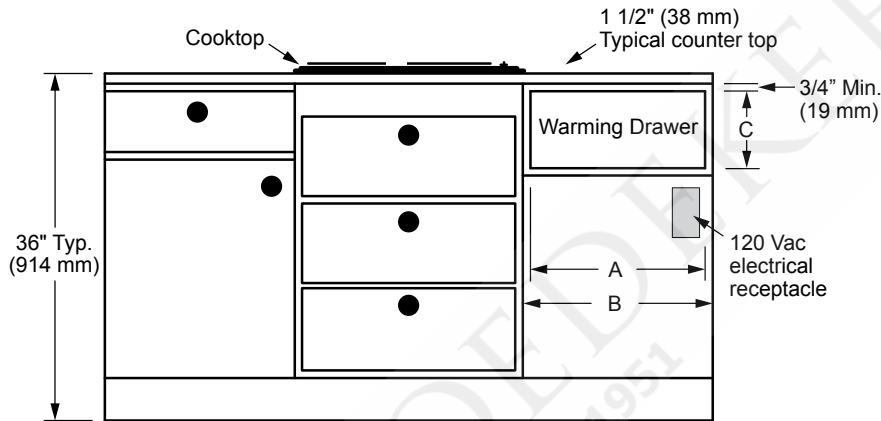

EWD, MWDV, MWDH, PWD Warming Drawers

dacor
The Life of the Kitchen.®

102907

**24", 27", 30", 36" Wide,
Warming Drawers**

1/2

**PLANNING
GUIDE**

Model	"A" Cutout Width	"B" Min. Width to Adjacent Doors/Drawers	"C" Cutout Height	"D" Min. Vertical Gap Between Cutouts
IWD24	22 1/2" (572mm)	24 1/4" (616mm)	9 1/8" (232mm)	1 1/16" (27mm)
EWD24				
EWD27	25 1/2" (648mm)	27 1/4" (692mm)		
MWDH27				
MWDV27				
PWD27	28 1/2" (724mm)	30 1/4" (768mm)		
EWD30				
MWDH30				
MWDV30				
PWD30	34 1/2" (876mm)	36 1/4" (921mm)		
EWD36				

CUTOUTS DIMENSIONS
CUTOUT DEPTH: 24" MIN. (610mm)

EWD, MWDV, MWDH, PWD Warming Drawers

dacor
The Life of the Kitchen.®

102907

**24", 27", 30", 36" Wide,
Warming Drawers**

2/2

**PLANNING
GUIDE**

**OVERALL DIMENSIONS
TOP VIEW
(EWD SERIES SHOWN)**

WARMING DRAWER OVERALL DIMENSIONS

IWD Warming Drawer

dacor
The Life of the Kitchen.®

102907

**24", 27", 30" Wide,
Warming Drawer**

1/1

**PLANNING
GUIDE**

**OVERALL DIMENSIONS - IWD SERIES
TOP VIEW**

**DRAWER FACE DIMENSIONS
(IWD SERIES SHOWN)**

**CHASSIS DIMENSIONS
(IWD SHOWN)**

Warming Drawer Model No.	Dimension "A" Drawer Face Width	Dimension "B" Chassis Face Width	Dimension "C" Drawer Face Height	Dimension "D" Chassis Depth	Dimension "E" Drawer depth	Dimension "F" Chassis Height
IWD24	22 5/16" (567 mm)	21 7/8" (556 mm)	8 15/16" (227 mm)	23 3/8" (594 mm)	23 13/16" (605 mm)	9" (229 mm)
IWD27	25 5/16" (643 mm)	24 7/8" (632 mm)				
IWD30	28 5/16" (719 mm)	27 7/8" (708 mm)				