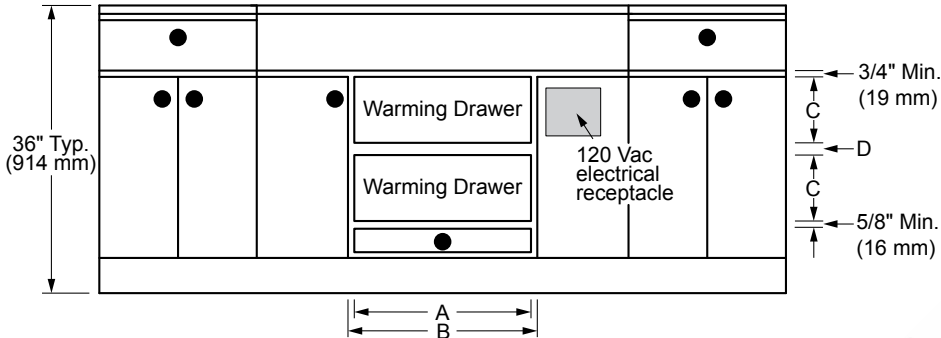

EWD, MWDV, MWDH, PWD Warming Drawers

dacor
The Life of the Kitchen.®

102907

**24", 27", 30", 36" Wide,
Warming Drawers**

1/2

**PLANNING
GUIDE**

Model	"A" Cutout Width	"B" Min. Width to Adjacent Doors/Drawers	"C" Cutout Height	"D" Min. Vertical Gap Between Cutouts
IWD24	22 1/2" (572mm)	24 1/4" (616mm)	9 1/8" (232mm)	1 1/16" (27mm)
EWD24				
EWD27	25 1/2" (648mm)	27 1/4" (692mm)		
MWDH27				
MWDV27				
PWD27	28 1/2" (724mm)	30 1/4" (768mm)		
EWD30				
MWDH30				
MWDV30				
PWD30	34 1/2" (876mm)	36 1/4" (921mm)		
EWD36				

CUTOUTS DIMENSIONS
CUTOUT DEPTH: 24" MIN. (610mm)

EWD, MWDV, MWDH, PWD Warming Drawers

dacor
The Life of the Kitchen.®

102907

**24", 27", 30", 36" Wide,
Warming Drawers**

2/2

**PLANNING
GUIDE**

**OVERALL DIMENSIONS
TOP VIEW
(EWD SERIES SHOWN)**

**DRAWER FACE DIMENSIONS
(MW SERIES SHOWN)**

CHASSIS DIMENSIONS

HANDLE DIMENSIONS

Model	"A" Drawer Face Width	"B" Chassis Face Width	"C" Chassis Width
EWD24	24" (610 mm)	23 5/8" (600 mm)	22 7/16" (570 mm)
EWD27	27" (686 mm)	26 5/8" (676mm)	25 7/16" (646 mm)
MWDH27			
MWDV27			
PWD27			
EWD30	30" (762 mm)	29 5/8" (752 mm)	28 7/16" (722 mm)
MWDH30			
MWDV30			
PWD30			
EWD36	36" (914 mm)	35 5/8" (905mm)	34 7/16" (875 mm)

WARMING DRAWER OVERALL DIMENSIONS

IWD Warming Drawer

dacor
The Life of the Kitchen.®

102907

**24", 27", 30" Wide,
Warming Drawer**

1/1

**PLANNING
GUIDE**

**OVERALL DIMENSIONS - IWD SERIES
TOP VIEW**