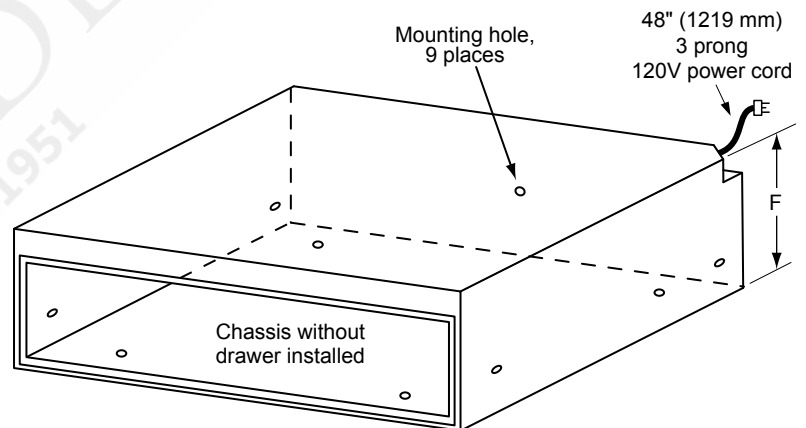

CUTOUTS DIMENSIONS
CUTOUT DEPTH: 24" MIN. (610mm)

EWD, MWDV, MWDH, PWD Warming Drawers

dacor
The Life of the Kitchen.®

102907

**24", 27", 30", 36" Wide,
Warming Drawers**

2/2

**PLANNING
GUIDE**

**OVERALL DIMENSIONS
TOP VIEW
(EWD SERIES SHOWN)**

WARMING DRAWER OVERALL DIMENSIONS

IWD Warming Drawer

dacor
The Life of the Kitchen.®

102907

**24", 27", 30" Wide,
Warming Drawer**

1/1

**PLANNING
GUIDE**

**OVERALL DIMENSIONS - IWD SERIES
TOP VIEW**

**DRAWER FACE DIMENSIONS
(IWD SERIES SHOWN)**

**CHASSIS DIMENSIONS
(IWD SHOWN)**

Warming Drawer Model No.	Dimension "A" Drawer Face Width	Dimension "B" Chassis Face Width	Dimension "C" Drawer Face Height	Dimension "D" Chassis Depth	Dimension "E" Drawer depth	Dimension "F" Chassis Height
IWD24	22 5/16" (567 mm)	21 7/8" (556 mm)	8 15/16" (227 mm)	23 3/8" (594 mm)	23 13/16" (605 mm)	9" (229 mm)
IWD27	25 5/16" (643 mm)	24 7/8" (632 mm)				
IWD30	28 5/16" (719 mm)	27 7/8" (708 mm)				