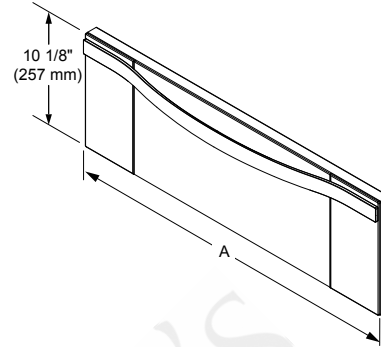

EWD, MWDV, MWDH, PWD Warming Drawers

dacor
The Life of the Kitchen.®

102907

**24", 27", 30", 36" Wide,
Warming Drawers**

1/2

**PLANNING
GUIDE**

Model	"A" Cutout Width	"B" Min. Width to Adjacent Doors/Drawers	"C" Cutout Height	"D" Min. Vertical Gap Between Cutouts
IWD24	22 1/2" (572mm)	24 1/4" (616mm)	9 1/8" (232mm)	1 1/16" (27mm)
EWD24				
EWD27	25 1/2" (648mm)	27 1/4" (692mm)		
MWDH27				
MWDV27				
PWD27	28 1/2" (724mm)	30 1/4" (768mm)		
EWD30				
MWDH30				
MWDV30				
PWD30	34 1/2" (876mm)	36 1/4" (921mm)		
EWD36				

CUTOUTS DIMENSIONS
CUTOUT DEPTH: 24" MIN. (610mm)

EWD, MWDV, MWDH, PWD Warming Drawers

dacor
The Life of the Kitchen.®

102907

**24", 27", 30", 36" Wide,
Warming Drawers**

2/2

**PLANNING
GUIDE**

**OVERALL DIMENSIONS
TOP VIEW
(EWD SERIES SHOWN)**

**DRAWER FACE DIMENSIONS
(MW SERIES SHOWN)**

CHASSIS DIMENSIONS

HANDLE DIMENSIONS

Model	"A" Drawer Face Width	"B" Chassis Face Width	"C" Chassis Width
EWD24	24" (610 mm)	23 5/8" (600 mm)	22 7/16" (570 mm)
EWD27	27" (686 mm)	26 5/8" (676mm)	25 7/16" (646 mm)
MWDH27			
MWDV27			
PWD27			
EWD30	30" (762 mm)	29 5/8" (752 mm)	28 7/16" (722 mm)
MWDH30			
MWDV30			
PWD30			
EWD36	36" (914 mm)	35 5/8" (905mm)	34 7/16" (875 mm)

WARMING DRAWER OVERALL DIMENSIONS

IWD Warming Drawer

dacor
The Life of the Kitchen.®

102907

**24", 27", 30" Wide,
Warming Drawer**

1/1

**PLANNING
GUIDE**

**OVERALL DIMENSIONS - IWD SERIES
TOP VIEW**