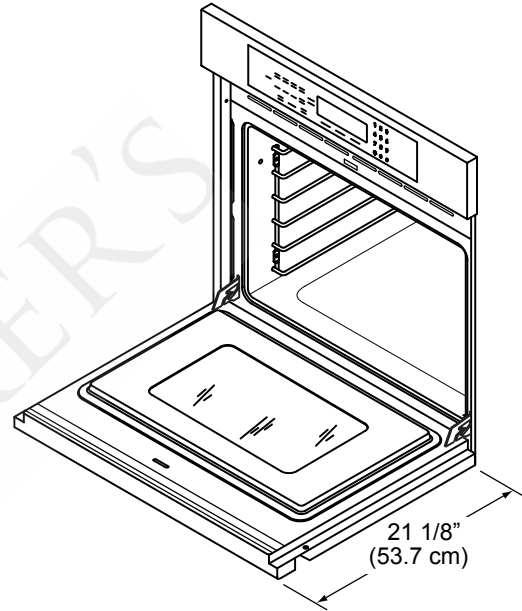

Single, Distinctive Wall Oven

PLANNING GUIDE

Product tolerances: $\pm 1/16"$ (± 1.6 mm) unless otherwise stated

⚠ WARNING

- Observe all governing codes and ordinances during planning and installation. Contact your local building department for further information.
- This appliance must be installed in accordance with the accompanying installation instructions.

(A) Overall Width	(B) Chassis Width	(C) Overall Height	(D)* Chassis Height	(E) Control Panel Overlay
29 3/4" (75.6 cm)	28 3/8" (72.1 cm)	28 7/16" (72.4 cm)	27 1/2" (69.9 cm)	15/16" (2.4 cm)

* To top of chassis notch behind control panel

(F) Utility Cutout Width	(G) Utility Cutout Height	(H) Utility Cutout Depth	(J) Control Panel Depth	(K) Notch Depth	(L) Chassis Depth	(M) Notch Height
5" (12.7 cm)	5 1/4" (13.3 cm)	6" (15.2 cm)	1" (2.5 cm)	1 5/8" (4.1 cm)	24" (61.0 cm)	1" (2.5 cm)