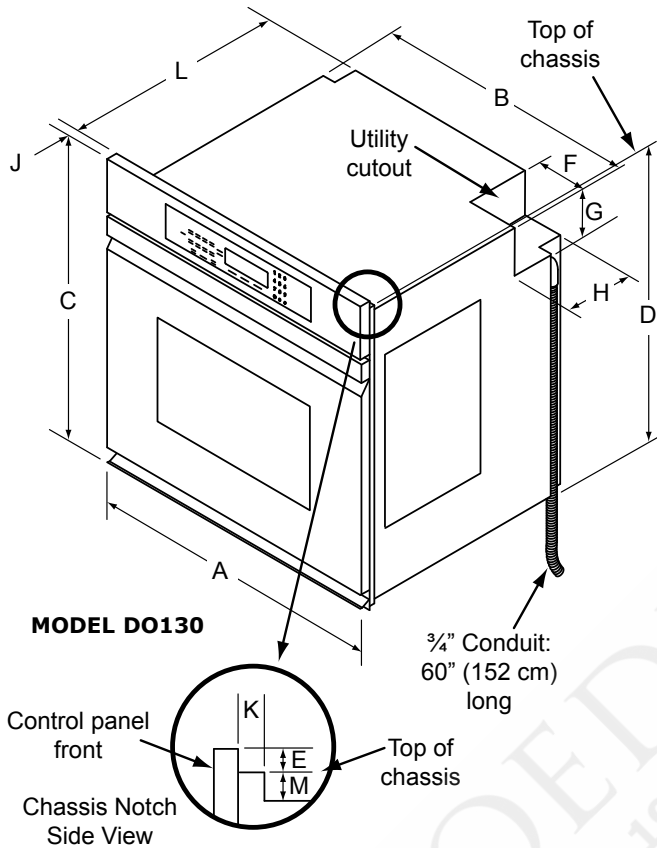

Single, Distinctive Wall Oven

PLANNING GUIDE

Product tolerances: $\pm 1/16"$ (± 1.6 mm) unless otherwise stated

⚠ WARNING

- Observe all governing codes and ordinances during planning and installation. Contact your local building department for further information.
- This appliance must be installed in accordance with the accompanying installation instructions.

(A) Overall Width	(B) Chassis Width	(C) Overall Height	(D)* Chassis Height	(E) Control Panel Overlay
29 3/4" (75.6 cm)	28 3/8" (72.1 cm)	28 7/16" (72.4 cm)	27 1/2" (69.9 cm)	15/16" (2.4 cm)

* To top of chassis notch behind control panel

(F) Utility Cutout Width	(G) Utility Cutout Height	(H) Utility Cutout Depth	(J) Control Panel Depth	(K) Notch Depth	(L) Chassis Depth	(M) Notch Height
5" (12.7 cm)	5 1/4" (13.3 cm)	6" (15.2 cm)	1" (2.5 cm)	1 5/8" (4.1 cm)	24" (61.0 cm)	1" (2.5 cm)

Model Number	Dedicated Circuit Requirements	Total Connected Load
DO130	240 Vac 60 Hz., 4-wire,** 30 Amp.	5.3 kW (23 Amp.)

** Two 120 Vac hot (L1 and L2), one neutral, one ground

The above specifications are for reference only. See the appliance data plate for exact specifications.