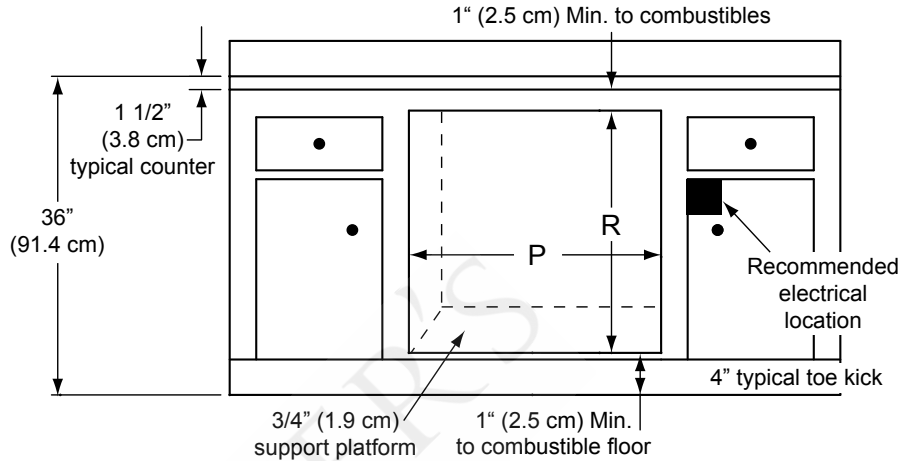

(F) Utility Cutout Width	(G) Utility Cutout Height	(H) Utility Cutout Depth	(J) Control Panel Depth	(K) Notch Depth	(L) Chassis Depth	(M) Notch Height
5" (12.7 cm)	5 1/4" (13.3 cm)	6" (15.2 cm)	1" (2.5 cm)	1 5/8" (4.1 cm)	24" (61.0 cm)	1" (2.5 cm)

Cabinet/countertop tolerances: +1/16", -0, (+1.6 mm, -0) unless otherwise stated

SINGLE WALL OVEN - INSTALLED UNDER COUNTER

Minimum Interior Cabinet Depth: 24" (61.0 cm)

SINGLE WALL OVEN - CUTOUT DIMENSIONS

Model Number	(N) Minimum Cabinet Width	(P) Minimum Cut Out Width	(R) Minimum Cutout Height
DO130	30" (76.2 cm)	28 1/2" (72.4 cm)	27 5/8" (70.2 cm)

Free Manuals Download Website

<http://myh66.com>

<http://usermanuals.us>