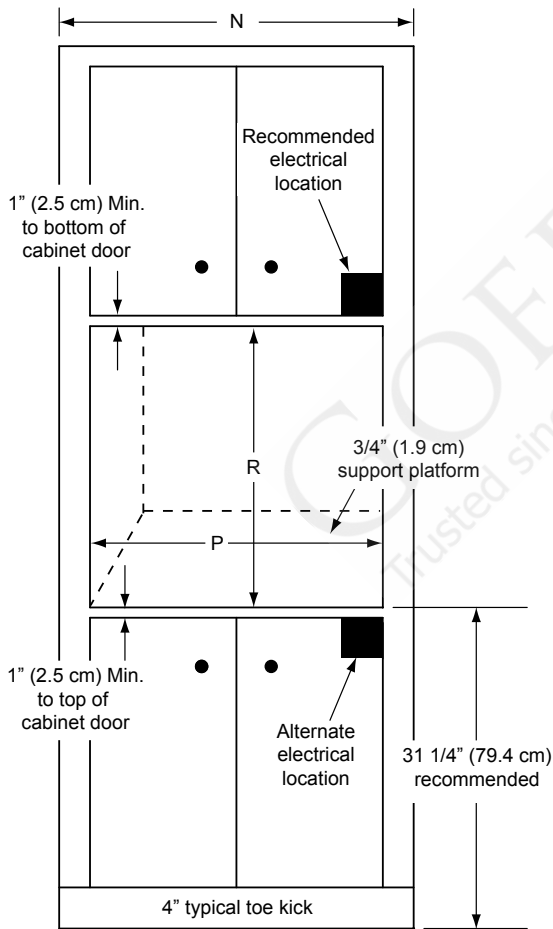

(A) Overall Width	(B) Chassis Width	(C) Overall Height	(D)* Chassis Height	(E) Control Panel Overlay
29 3/4" (75.6 cm)	28 3/8" (72.1 cm)	28 7/16" (72.4 cm)	27 1/2" (69.9 cm)	15/16" (2.4 cm)

* To top of chassis notch behind control panel

(F) Utility Cutout Width	(G) Utility Cutout Height	(H) Utility Cutout Depth	(J) Control Panel Depth	(K) Notch Depth	(L) Chassis Depth	(M) Notch Height
5" (12.7 cm)	5 1/4" (13.3 cm)	6" (15.2 cm)	1" (2.5 cm)	1 5/8" (4.1 cm)	24" (61.0 cm)	1" (2.5 cm)

Cabinet/countertop tolerances: +1/16", -0, (+1.6 mm, -0) unless otherwise stated

SINGLE WALL OVEN - INSTALLED UNDER COUNTER

Minimum Interior Cabinet Depth: 24" (61.0 cm)

SINGLE WALL OVEN - CUTOUT DIMENSIONS

Model Number	(N) Minimum Cabinet Width	(P) Minimum Cut Out Width	(R) Minimum Cutout Height
DO130	30" (76.2 cm)	28 1/2" (72.4 cm)	27 5/8" (70.2 cm)

Free Manuals Download Website

<http://myh66.com>

<http://usermanuals.us>