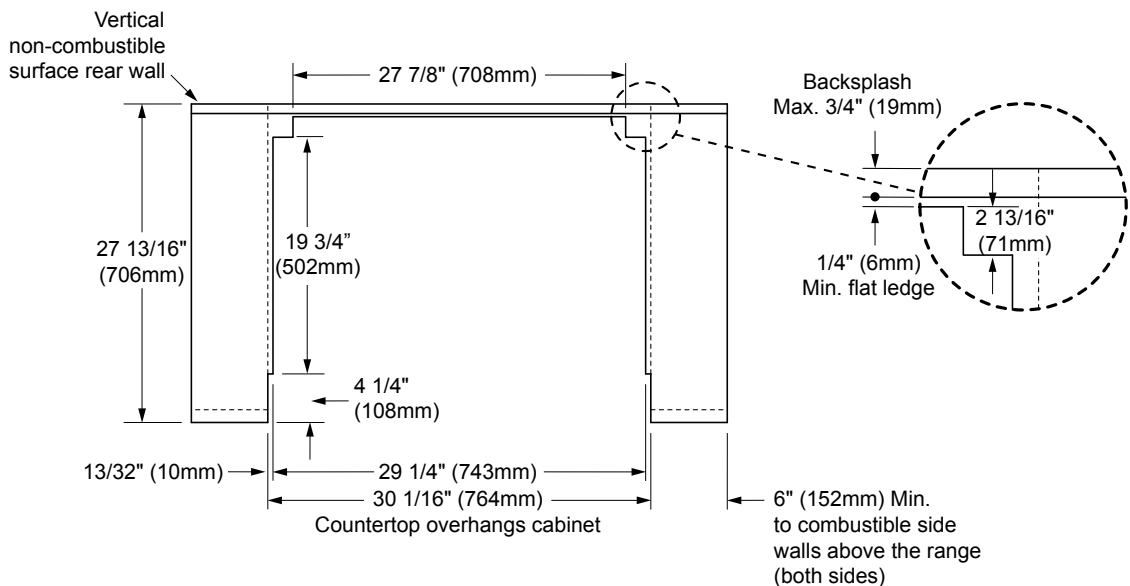

# COMBINATION INSTALLATIONS

**ERV/PRV30 WITH PREFERENCE™ 30" RANGE**  
**SLIDE-IN, SELF-RIMMING INSTALLATION WITH SIDE PANELS AND BACKGUARD REMOVED**  
(Top View)

**ERV/PRV30 WITH PREFERENCE™ 30" RANGE**  
**SLIDE-IN, SELF-RIMMING INSTALLATION USING 3" SIDE PANELS, BACKGUARD REMOVED**  
(Top View)