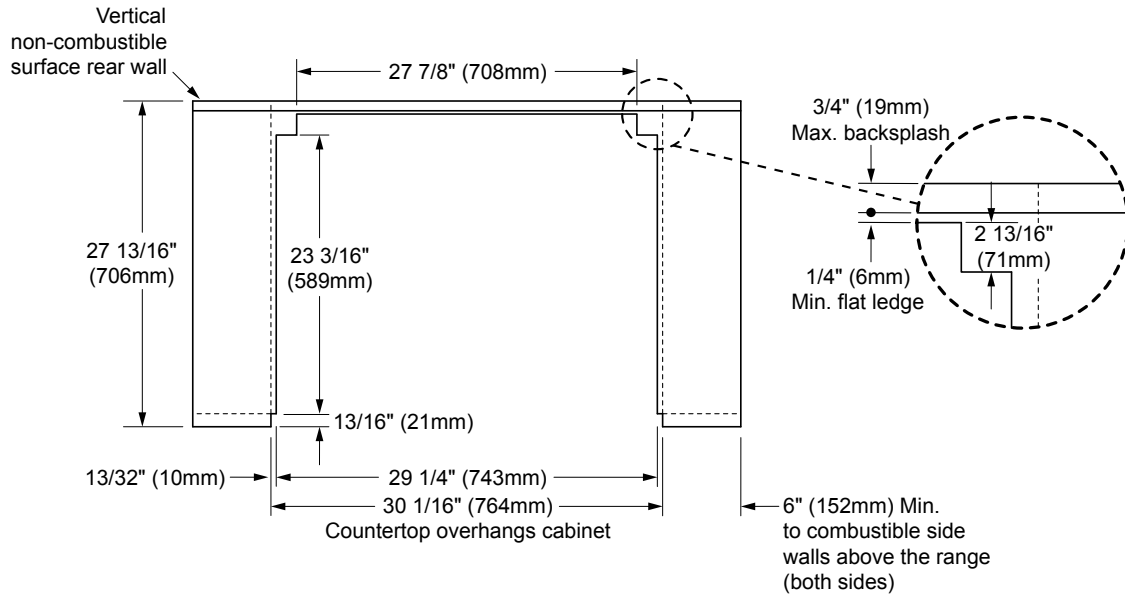

# COMBINATION INSTALLATIONS

**ERV/PRV30 WITH PREFERENCE™ 30" RANGE**  
**SLIDE-IN, SELF-RIMMING INSTALLATION WITH SIDE PANELS AND BACKGUARD REMOVED**  
(Top View)

**ERV/PRV30 WITH PREFERENCE™ 30" RANGE**  
**SLIDE-IN, SELF-RIMMING INSTALLATION USING 3" SIDE PANELS, BACKGUARD REMOVED**  
(Top View)