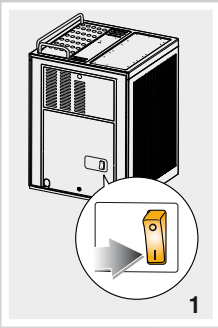

De'Longhi Appliances
via Seitz, 47
31100 Treviso Italia

5713218781/02.12

BEAN TO CUP ESPRESSO, CAPPUCCINO AND CHOCOLATE MACHINE

Instruction for use

ESAM6900

C**D****E****F**

A

B