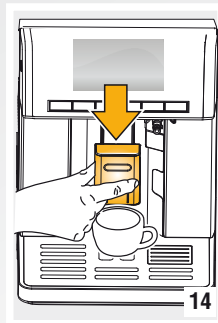

De'Longhi Appliances
via Seitz, 47
31100 Treviso Italia

5713218781/02.12

BEAN TO CUP ESPRESSO, CAPPUCCINO AND CHOCOLATE MACHINE

Instruction for use

ESAM6900

C**D****E****F**

A

B