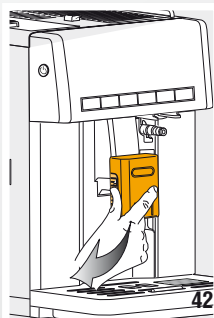

De'Longhi Appliances
via Seitz, 47
31100 Treviso Italia

5713218781/02.12

BEAN TO CUP ESPRESSO, CAPPUCCINO AND CHOCOLATE MACHINE

Instruction for use

ESAM6900

C**D****E****F**

A

B