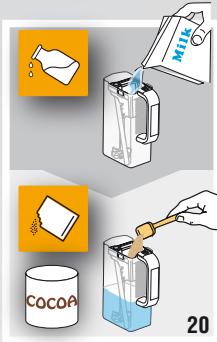

De'Longhi Appliances
via Seitz, 47
31100 Treviso Italia

5713218781/02.12

BEAN TO CUP ESPRESSO, CAPPUCCINO AND CHOCOLATE MACHINE

Instruction for use

ESAM6900

C**D****E****F**

A

B