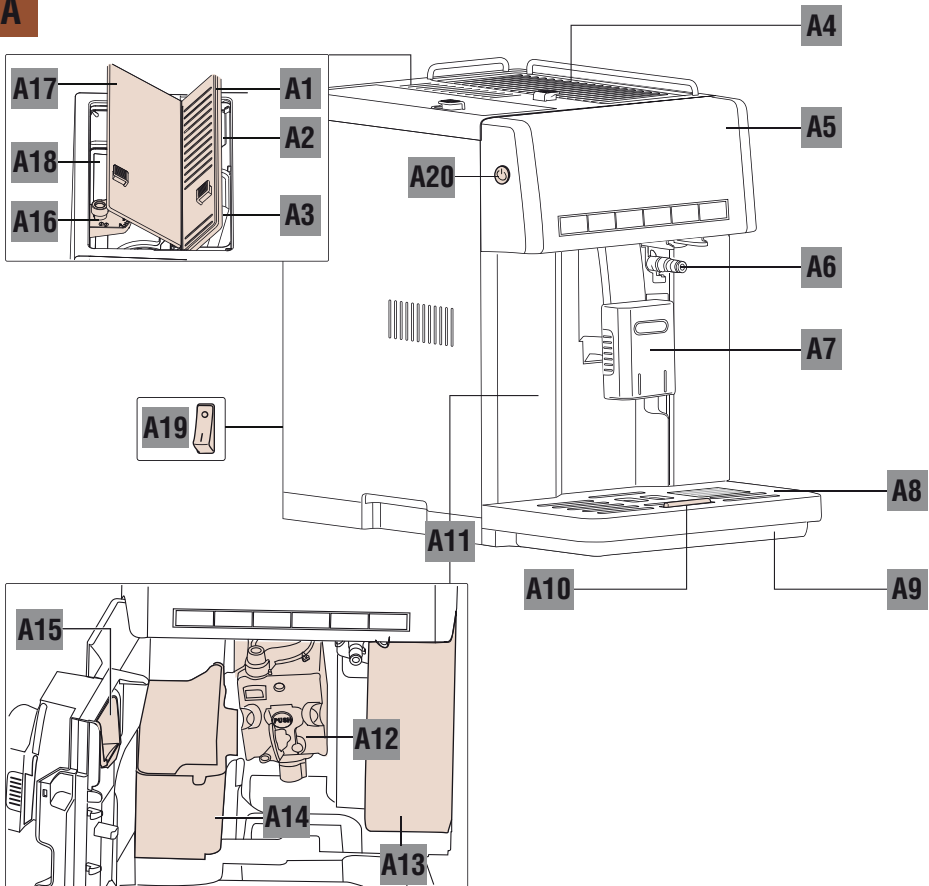

De'Longhi Appliances
via Seitz, 47
31100 Treviso Italia

5713218781/02.12

BEAN TO CUP ESPRESSO, CAPPUCCINO AND CHOCOLATE MACHINE

Instruction for use

ESAM6900

C**D****E****F**

A

B