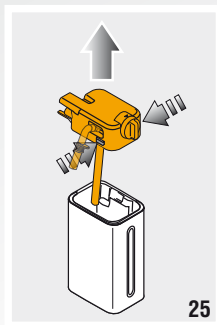

De'Longhi Appliances
via Seitz, 47
31100 Treviso Italia

5713218781/02.12

BEAN TO CUP ESPRESSO, CAPPUCCINO AND CHOCOLATE MACHINE

Instruction for use

ESAM6900

C**D****E****F**

A

B