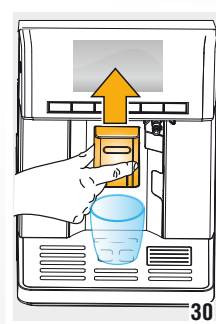

De'Longhi Appliances
via Seitz, 47
31100 Treviso Italia

5713218781/02.12

BEAN TO CUP ESPRESSO, CAPPUCCINO AND CHOCOLATE MACHINE

Instruction for use

ESAM6900

C**D****E****F**

A

B