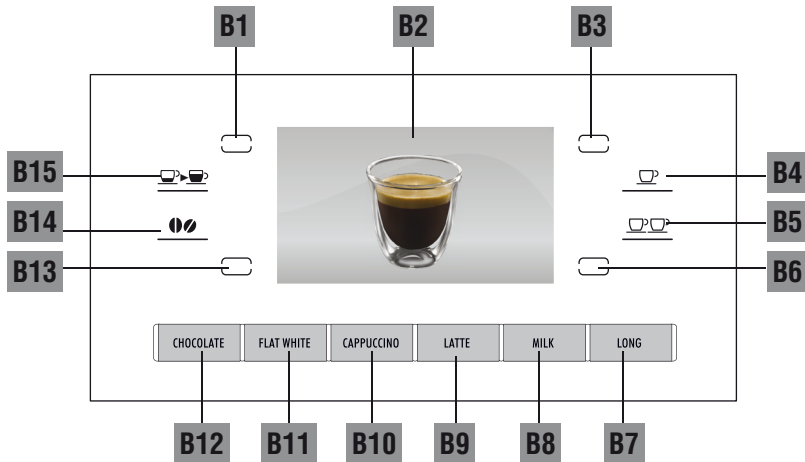

De'Longhi Appliances
via Seitz, 47
31100 Treviso Italia

5713218781/02.12

BEAN TO CUP ESPRESSO, CAPPUCCINO AND CHOCOLATE MACHINE

Instruction for use

ESAM6900

C**D****E****F**

A

B