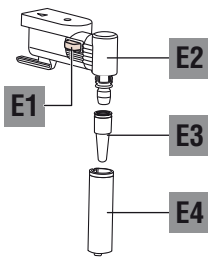

De'Longhi Appliances
via Seitz, 47
31100 Treviso Italia

5713218781/02.12

BEAN TO CUP ESPRESSO, CAPPUCCINO AND CHOCOLATE MACHINE

Instruction for use

ESAM6900

C**D****E****F**

A

B