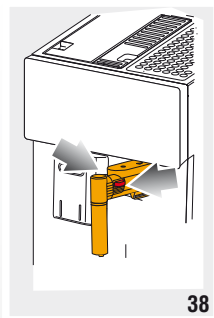

De'Longhi Appliances
via Seitz, 47
31100 Treviso Italia

5713218781/02.12

BEAN TO CUP ESPRESSO, CAPPUCCINO AND CHOCOLATE MACHINE

Instruction for use

ESAM6900

C**D****E****F**

A

B