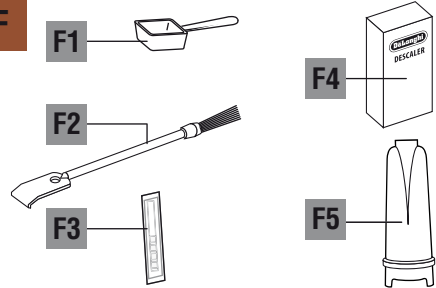

De'Longhi Appliances
via Seitz, 47
31100 Treviso Italia

5713218781/02.12

BEAN TO CUP ESPRESSO, CAPPUCCINO AND CHOCOLATE MACHINE

Instruction for use

ESAM6900

C**D****E****F**

A

B