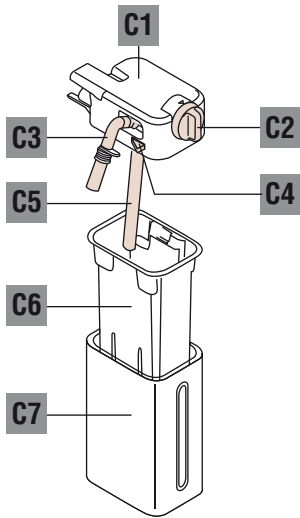

De'Longhi Appliances
via Seitz, 47
31100 Treviso Italia

5713218781/02.12

BEAN TO CUP ESPRESSO, CAPPUCCINO AND CHOCOLATE MACHINE

Instruction for use

ESAM6900

C**D****E****F**

A

B