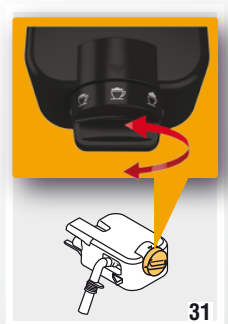

De'Longhi Appliances
via Seitz, 47
31100 Treviso Italia

5713218781/02.12

BEAN TO CUP ESPRESSO, CAPPUCCINO AND CHOCOLATE MACHINE

Instruction for use

ESAM6900

C**D****E****F**

A

B