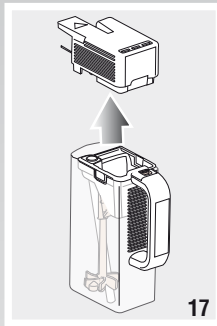

De'Longhi Appliances
via Seitz, 47
31100 Treviso Italia

5713218781/02.12

BEAN TO CUP ESPRESSO, CAPPUCCINO AND CHOCOLATE MACHINE

Instruction for use

ESAM6900

C**D****E****F**

A

B