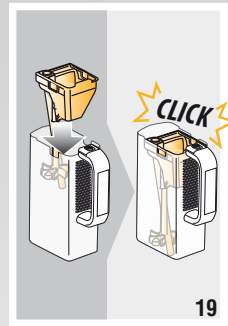

De'Longhi Appliances
via Seitz, 47
31100 Treviso Italia

5713218781/02.12

BEAN TO CUP ESPRESSO, CAPPUCCINO AND CHOCOLATE MACHINE

Instruction for use

ESAM6900

C**D****E****F**

A

B