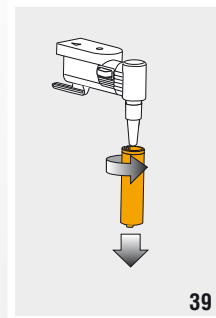

De'Longhi Appliances
via Seitz, 47
31100 Treviso Italia

5713218781/02.12

BEAN TO CUP ESPRESSO, CAPPUCCINO AND CHOCOLATE MACHINE

Instruction for use

ESAM6900

C**D****E****F**

A

B