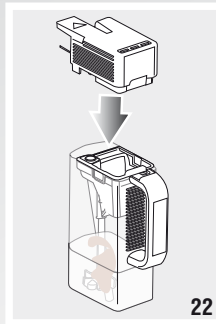

De'Longhi Appliances
via Seitz, 47
31100 Treviso Italia

5713218781/02.12

BEAN TO CUP ESPRESSO, CAPPUCCINO AND CHOCOLATE MACHINE

Instruction for use

ESAM6900

C**D****E****F**

A

B