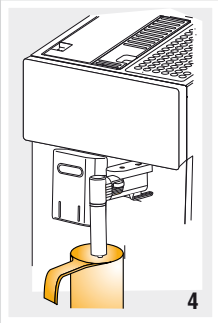

De'Longhi Appliances
via Seitz, 47
31100 Treviso Italia

5713218781/02.12

BEAN TO CUP ESPRESSO, CAPPUCCINO AND CHOCOLATE MACHINE

Instruction for use

ESAM6900

C**D****E****F**

A

B