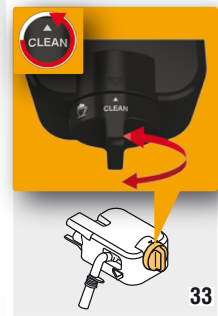

De'Longhi Appliances
via Seitz, 47
31100 Treviso Italia

5713218781/02.12

BEAN TO CUP ESPRESSO, CAPPUCCINO AND CHOCOLATE MACHINE

Instruction for use

ESAM6900

C**D****E****F**

A

B