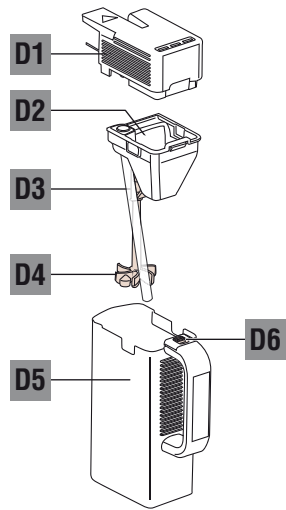

De'Longhi Appliances
via Seitz, 47
31100 Treviso Italia

5713218781/02.12

BEAN TO CUP ESPRESSO, CAPPUCCINO AND CHOCOLATE MACHINE

Instruction for use

ESAM6900

C**D****E****F**

A

B