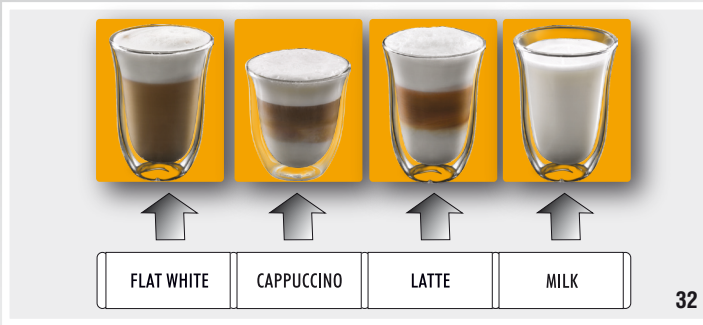

De'Longhi Appliances
via Seitz, 47
31100 Treviso Italia

5713218781/02.12

BEAN TO CUP ESPRESSO, CAPPUCCINO AND CHOCOLATE MACHINE

Instruction for use

ESAM6900

C**D****E****F**

A

B