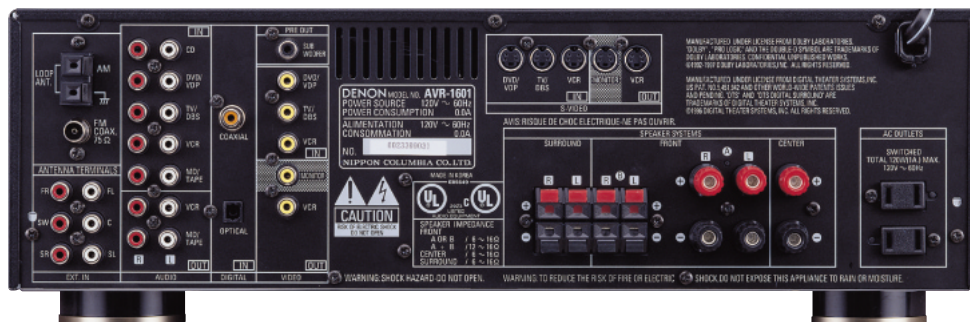

■ FM Section

Tuning frequency range.....	87.5 - 107.9 MHz
Usable sensitivity	1.0 μV (11.2 dBf)

■ AM Section

Tuning frequency range.....	520 - 1710 kHz
Usable sensitivity	18 μV

■ General

Power supply	AC 120 V, 60 Hz
Power consumption	3.7 A
Dimensions	434 (W) x 147 (H) x 417 (D) mm 17.1" (W) x 5.8" (H) x 16.4" (D)
Weight	9.5 kg, 20.9 lbs