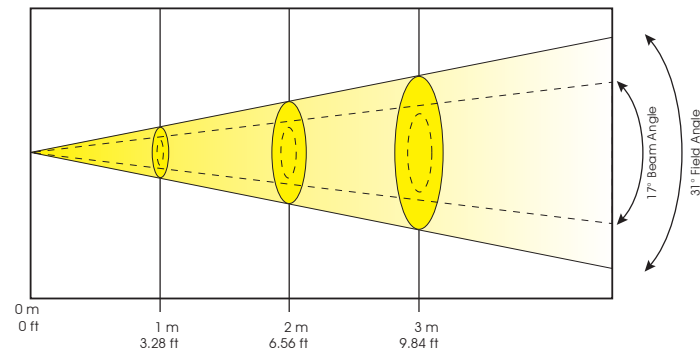

Optional 25° Lens Kit: 17° Beam Angle, 31° Field Angle

LUX x 0.0929 = FC

R (12)	238 FC / 2560 LUX	63 FC / 675 LUX	29 FC / 312 LUX
G (12)	723 FC / 7780 LUX	190 FC / 2040 LUX	87 FC / 933 LUX
B (12)	124 FC / 1370 LUX	33 FC / 360 LUX	15 FC / 162 LUX
Full (36)	1089 FC / 11720 LUX	284 FC / 3058 LUX	132 FC / 1420 LUX