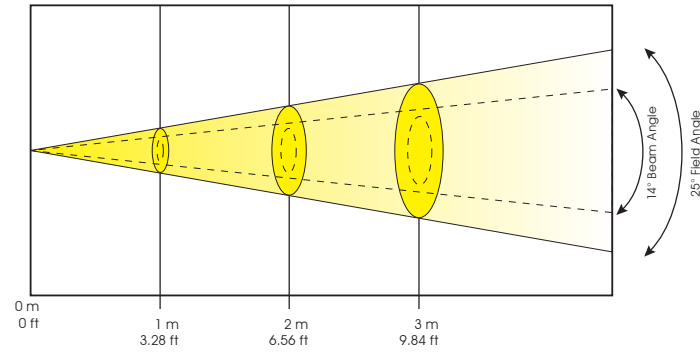

TECHNICAL SPECIFICATIONS

- **DMX Channels:** 3, 4 & 6 CH DMX control modes
- **Control:** USITT DMX-512 Complaint
- **Dimmer:** Selectable dim options (Standard & Linear) 0 - 100% dimming
- **Strobe:** Strobe effect 1-18 flashes per second
- **IP Rating:** IP 65
- **Cable Plug Type:** IP Power in-out/Data in-out, cables include Edison 120v plug & 3pin XLR's
- **Power Supply:** Power Switching Electronic, Multi-voltage: 100-240VAC, 50/60Hz
- **Power Consumption:** 150W
- **Lamp:** 36 x 3W 1 LEDs - (12 each R, G, B)
- **Lamp Life:** 100,000 hours rated LED life
- **Dimensions:** (LxWxH): 8.8" x 8" x 10.8" / 223.52 x 203.20 x 274.32mm
- **Weight:** 15.2 lbs. / 6 kgs.
- **Rigging:** Split yoke up-light bracket, molded eye hole for safety cable

PHOTOMETRICS

DLED 36 Pro

Photometric Beam Angle Data

Standard 15° Lens Kit: 14° Beam Angle, 25° Field Angle

LUX x 0.0929 = FC

R (12)	1,094 FC / 11,780 LUX	260 FC / 2,791 LUX	106 FC / 1,144 LUX
G (12)	1,691 FC / 18,200 LUX	427 FC / 4,600 LUX	210 FC / 2,251 LUX
B (12)	364 FC / 3,920 LUX	95 FC / 1,020 LUX	42 FC / 457 LUX
Full (36)	3,028 FC / 32,600 LUX	776 FC / 8,350 LUX	340 FC / 3,650 LUX

Beam Diameter

14° Beam Angle	Ø 0.24 m / Ø 0.79 ft	Ø 0.48 m / Ø 1.57 ft	Ø 0.72 m / Ø 2.36 ft
25° Field Angle	Ø 0.45 m / Ø 1.48 ft	Ø 0.90 m / Ø 2.95 ft	Ø 1.35 m / Ø 4.43 ft

Optional 25° Lens Kit: 17° Beam Angle, 31° Field Angle