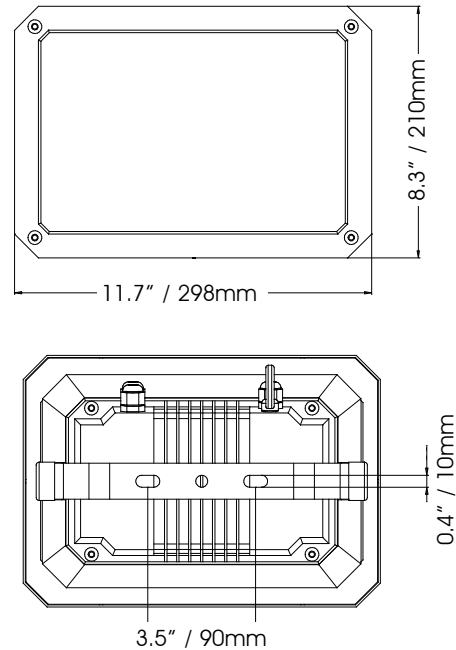

Optional wireless infrared remote available: ELAR WR

ELAR EXFLOOD Dimensions

The ELAR EXFLOOD by Elation Professional is a high output architectural outdoor LED wash fixture featuring RGB color mixing producing infinite colors using 216 x 10mm LEDs, 0-100% electronic dimming and produces a 40° beam angle. This unit is rated at IP65, ideal for indoor or outdoor applications and includes outdoor rated power and data cables along with a/c power 120v input PPG cable (a 240V model is available). The ELAR EXFLOOD is power/data linkable and is equipped with an internal power supply. The unit is safe in any working position and can be operated in two user modes: DMX-512 or stand alone. The ELAR EXFLOOD can be controlled via two DMX modes, a 3 channel mode and a 5 channel mode plus with the optional ELAR WR remote users can access internal programs and allow manual control of the unit as well as set DMX start channel address. Includes a single yoke bracket and safety hook for mounting.

## FEATURES

- High output LED RGB outdoor flood
- 216 x 10mm LEDs (36 red, 90 green & 90 blue)
- RGB Color Mixing (infinite colors)
- Standard 40° beam angle
- Optional 360° / 180° snoots available
- IP 65 rated
- Die-cast aluminum housing
- UV protected front plexi
- Internal power supply
- Power / Data linkable
- DMX-512 or stand alone
- Optional wireless infrared remote available: ELAR WR

## TECHNICAL SPECIFICATIONS

- **DMX Channels:** 5 DMX Channels with 2 DMX modes: 3 channel mode and 5 channel mode
- **Control:** USITT DMX-512, 3 pin XLR serial input/output
- **Dimmer:** 0-100% Electronic Dimming
- **Strobe:** Slow to fast
- **IP Rating:** IP 65
- **Power Supply:** 120V/60Hz or 240/50Hz
- **Power consumption:** 24W
- **Lamp:** 216 x 10mm L.E.D.s (36 red, 90 green & 90 blue)
- **Dimensions:** (LxWxH): 7" x 12" x 9.5" / 578 x 197 x 540 mm
- **Weight:** 10 lbs. / 4.5 kgs.
- **Rigging:** Single yoke bracket and safety hook for mounting