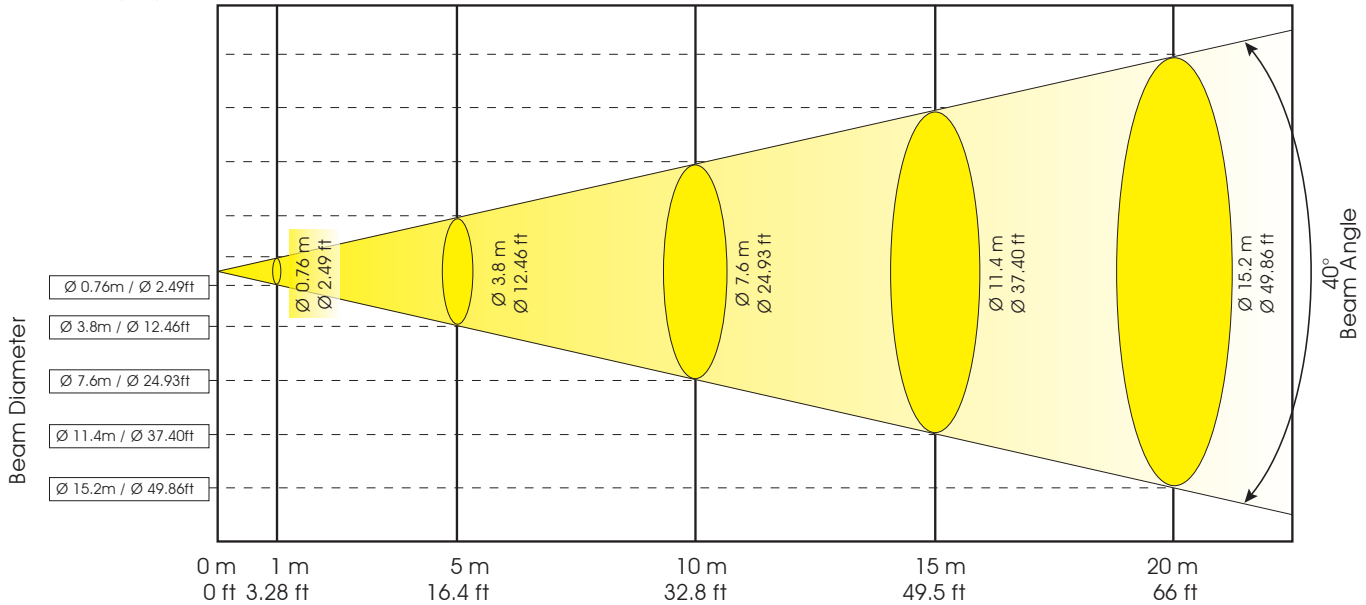

ELAR EXFLOOD

COLORS

- Total of 216 x 10mm LEDs (36 red, 90 green & 90 blue)
- RGB Color Mixing (infinite colors)

PHOTOMETRICS

ELAR EXFLOOD Photometric Beam Angle Data

Standard Beam Angle 40°

LUX x 0.0929 = FC

R (36)	60 FC / 643 LUX	4.5 FC / 48 LUX	1.3 FC / 14 LUX	0.8 FC / 9 LUX	0.4 FC / 4 LUX
G (90)	150 FC / 1607 LUX	8 FC / 90 LUX	3 FC / 32 LUX	2 FC / 22 LUX	1.3 FC / 14 LUX
B(90)	209 FC / 2250 LUX	12 FC / 128 LUX	4.3 FC / 46 LUX	3 FC / 33 LUX	1.8 FC / 20 LUX
RGB (216)	418 FC / 4500 LUX	25 FC / 266 LUX	8.5 FC / 92 LUX	6 FC / 64 LUX	3.5 FC / 38 LUX

DMX TRAITS

3 Channel Mode

Channel	Value	Function
1	0 - 255	Red (0% - 100%)
2	0 - 255	Green (0% - 100%)
3	0 - 255	Blue (0% - 100%)

5 Channel Mode

Channel	Value	Function
1	0 - 255	Red (0% - 100%)
2	0 - 255	Green (0% - 100%)
3	0 - 255	Blue (0% - 100%)
4	0 - 255	Dimming (0 - 100%)
5	0 - 10	Strobing: no function
	11 - 255	Strobing: slow to fast

Product Order Code	Description
ELAR EXFLOOD	High output LED RGB outdoor flood
Accessories Order Code	Description
ELAR WR	Wireless infrared remote
ELAR 3C-1M	3 PIN SIGNALAR EXT. CABLE 1 M
ELAR 3C-5M	3 PIN SIGNALAR EXT. CABLE 5 M
ELAR T-DMX-1	3 PIN DMX FIRST CABLE SIGNALAR EXT. CABLE 1M
ELAR T-DMX-5	3 PIN DMX FIRST CABLE SIGNALAR EXT. CABLE 5M