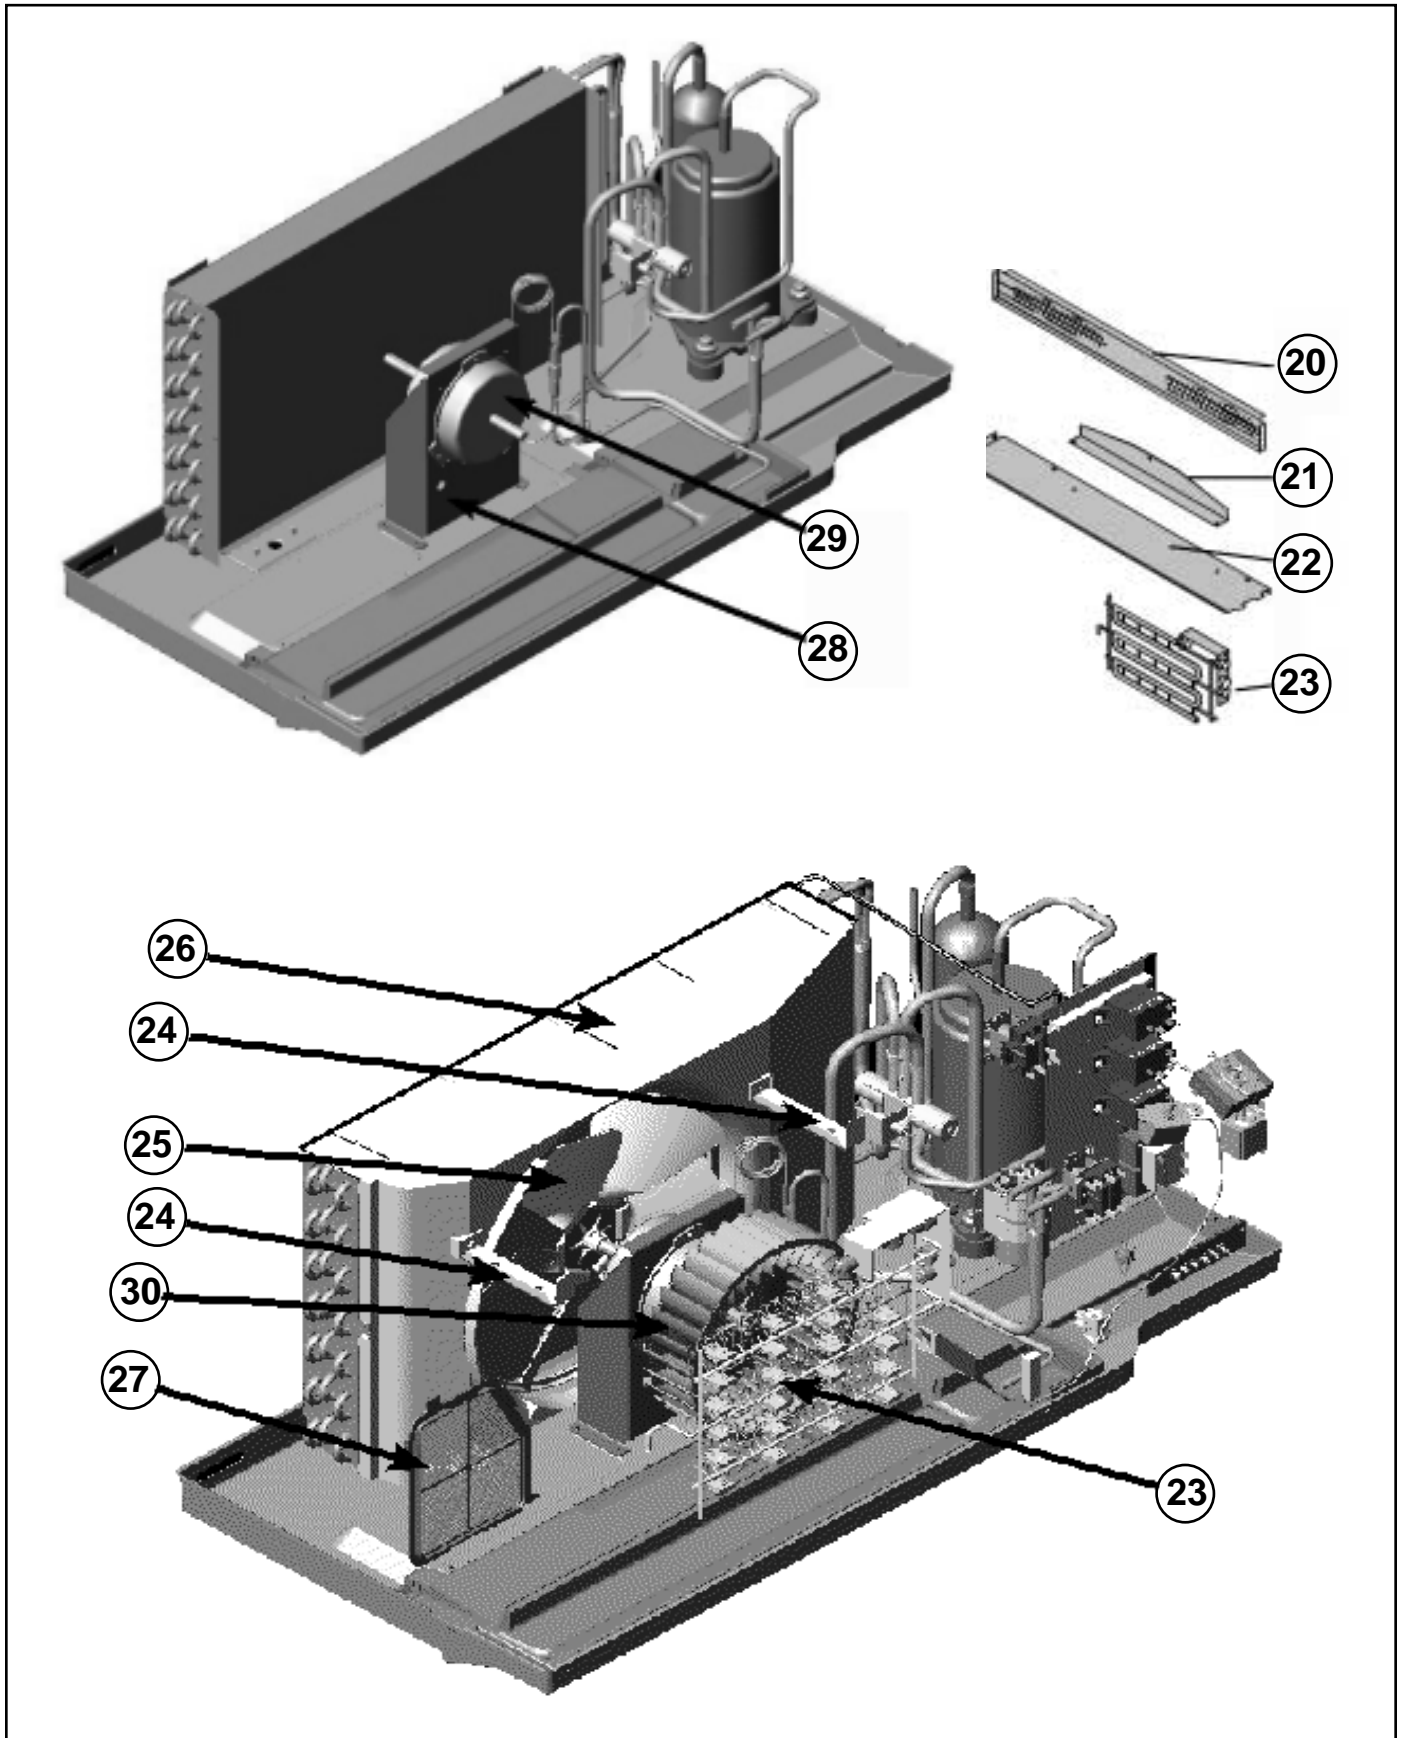

AIR HANDLER

REF.	PART NO.	DESCRIPTION	07	09	12	15	NOTES
20	25038400	Discharge Screen	1	1	1	1	
21	25048300	Air Deflector	1	1	1	1	
22	25016001	Deck	1	1	1	1	
23	25059120	Heater, 2.5 kW @ 230 Volt	1	1	1	1	
23	25059121	Heater, 3.4 kW @ 230 Volt	1	1	1	1	
23	25059124	Heater, 5.0 kW @ 230 Volt	1	1	1	1	
23	25059122	Heater, 2.5 kW @ 265 Volt	1	1	1	1	
23	25059123	Heater, 3.4 kW @ 265 Volt	1	1	1	1	
23	25059125	Heater, 5.0 kW @ 265 Volt	1	1	1	1	
24	25036400	Support Brace (condenser)	1	1	1	1	
25	60542006	Condenser slinger blade	1	1	1	1	
26	25036801	Condenser Shroud	1	1	1	1	
27	25015300	Fresh Air Door Screen	1	1	1	1	
27	25034900	Fresh Air Door Insulation	1	1	1	1	
28	25014400	Motor Mount Bracket	1	1	1	1	
29	25014600	Motor, 230 Volt 1/15 HP 2P	1	1	-	-	
29	25014610	Motor, 230 Volt 1/10 HP 2P	-	-	1	1	
29	25014601	Motor, 265 Volt 1/15 HP 2P	1	1	-	-	
29	25014611	Motor, 265 Volt 1/10 HP 2P	-	-	1	1	
30	25038100	Blower Wheel	1	1	1	1	
N/S	25014300	Scroll 7-9	1	1	-	-	
N/S	25014305	Scroll 12-15	-	-	1	1	
N/S	60217902	Seal, Motor to Wall	1	1	1	1	
N/S	25015900	Fresh Air Door Latch	1	1	1	1	
N/S	25045100	Fresh Air Door Cable	1	1	1	1	
N/S	25059610	Limit Switch 2.5 kW @ 230	1	1	1	1	
N/S	25059611	Limit Switch 3.4 kW @ 230	1	1	1	1	
N/S	25059612	Limit Switch 5.0 kW @ 230	1	1	1	1	
N/S	25059613	Limit Switch 2.5 kW @ 265	1	1	1	1	
N/S	25059614	Limit Switch 3.4 kW @ 265	1	1	1	1	
N/S	25059615	Limit Switch 5.0 kW @ 265	1	1	1	1	
N/S	25065600	Fuse Link 2.5 kW @ 230	1	1	1	1	
N/S	25065601	Fuse Link 3.4 kW @ 230	1	1	1	1	
N/S	25065602	Fuse Link 5.0 kW @ 230	1	1	1	1	
N/S	61828200	Suction Dryer	1	1	1	1	
N/S	60308101	Liquid line Dryer (not for heat pump)	1	1	1	1	Cooling Only
N/S	25065700	Jumper, Heater	1	1	1	1