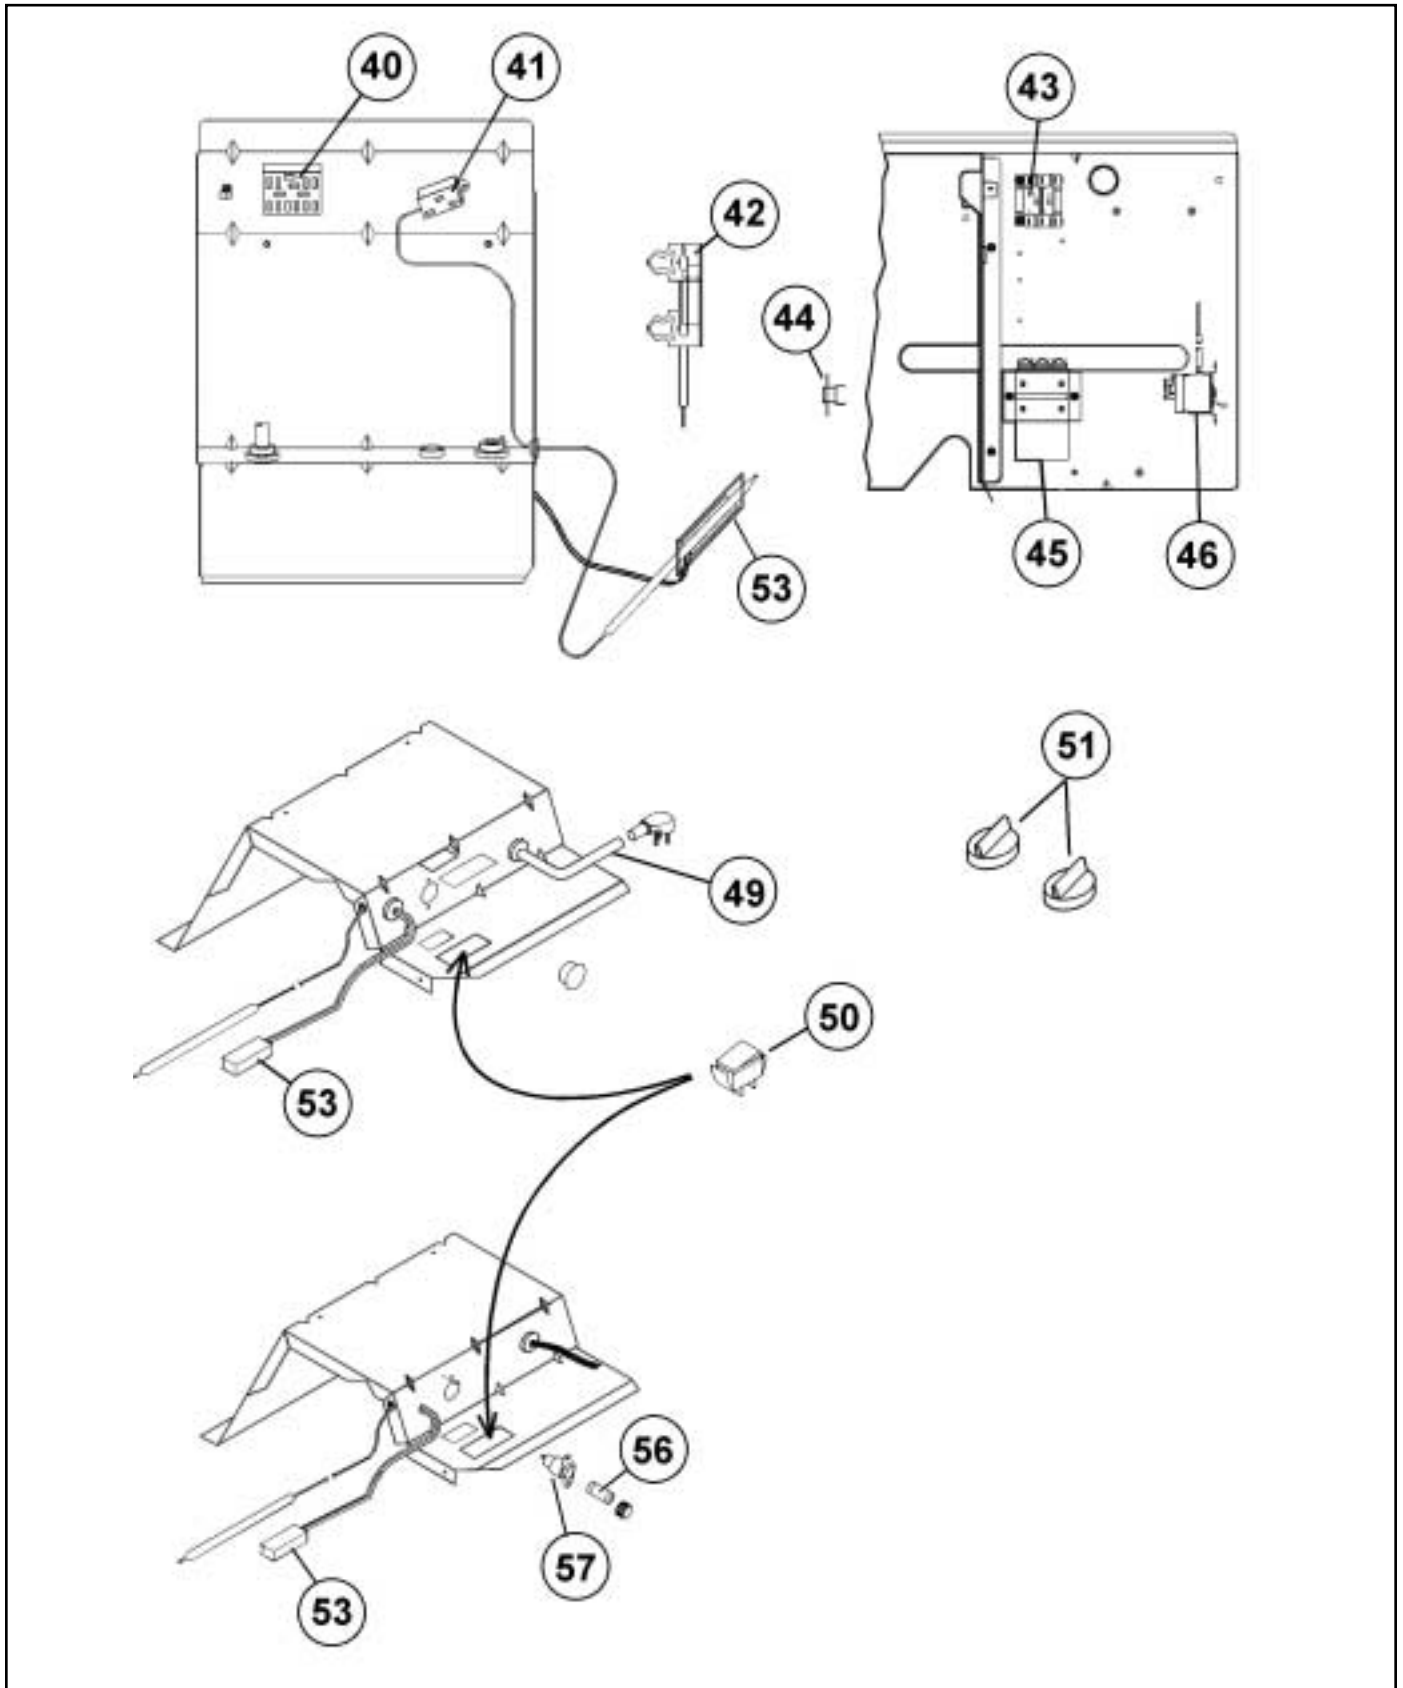

CONTROL BOX ASSEMBLY

REF.	PART NO.	DESCRIPTION	07	09	12	15	NOTES
40	25038201	Switch, Cooling and Heating	1	1	1	1	
40	25038301	Switch, cooling Only	1	1	1	1	
41	25043300	Thermostat, Indoor	1	1	1	1	
42	61900500	Retainer Clip, for Thermostat Bulb	1	1	1	1	
43	21091127	Hot Start Relay (230 Volt) DPST	1	1	1	1	Heat Pump
43	21091155	Hot Start Relay (265 Volt) DPST	1	1	1	1	Heat Pump
43	21060940	Hot Start Relay (24 Volt) DPST	1	1	1	1	Remote HP
44	25039101	Sensor, Hot Start	1	1	1	1	Heat Pump
45	61080541	Capacitor, 20/5 @ 370 (230 Volt)	1	-	-	-	
45	61080573	Capacitor, 15/5 @ 440 (265 Volt)	1	-	-	-	
45	61080539	Capacitor, 25/5 @ 370 (230 Volt)	-	1	-	-	
45	61080571	Capacitor, 20/5 @ 440 (265 Volt)	-	1	-	-	
45	61080565	Capacitor, 30/5 @ 370 (230 Volt)	-	-	1	-	
45	61080571	Capacitor, 20/5 @ 440 (265 Volt)	-	-	1	-	
45	61080565	Capacitor, 30/5 @ 370 (230 Volt)	-	-	-	1	
45	61080571	Capacitor, 20/5 @ 440 (265 Volt)	-	-	-	1	
46	25039900	Thermostat, Defrost	1	1	1	1	Heat Pump
49	21058582	Cord, 15 A (2.5kW @ 230 Volt)	1	1	1	1	
49	21058583	Cord, 20 A (3.4kW @ 230 Volt)	1	1	1	1	
49	21058584	Cord, 30 A (5.0kW @ 230 Volt)	1	1	1	1	
50	25001900	Rocker Switch	1	1	1	1	
51	25043400	Knob, Control	1	1	1	1	
53	25043900	Heat Anticipator (230 Volt)	1	1	1	1	
53	25043900	Heat Anticipator (265 Volt)	1	1	1	1	
56	21058448	Fuse, Time Delay 15 AMP (2.5kW)	1	1	1	1	265 Volt
56	21058449	Fuse, Time Delay 20 AMP (3.4kW)	1	1	1	1	265 Volt
56	21058451	Fuse, Time Delay 30 AMP (5.0kW)	1	1	1	1	265 Volt
57	21058444	Fuse Holder 15 AMP (2.5kW)	1	1	1	1	265 Volt
57	21058446	Fuse Holder 20 Amp (3.4kW)	1	1	1	1	265 Volt
57	21058447	Fuse Holder 30 AMP (5.0kW)	1	1	1	1	265 Volt
N/S	25043201	Terminal board, Low Voltage	1	1	1	1	Remote
N/S	25042500	Relay, DPST (NO) 24V Heat Relay	1	1	1	1	Remote HP
N/S	21053004	Relay, SPST 24V Fan/RV/Cooling	1	1	1	1	Remote HP
N/S	25042501	Relay, DPST (NC) 24V Desk Cont.	1	1	1	1	Desk Cont.
N/S	21056899	Transformer, (230 Volt)	1	1	1	1	Remote
N/S	21091226	Transformer, (265 Volt)	1	1	1	1	Remote
N/S	60603900	Suction Line Thermostat	1	1	1	1	Remote