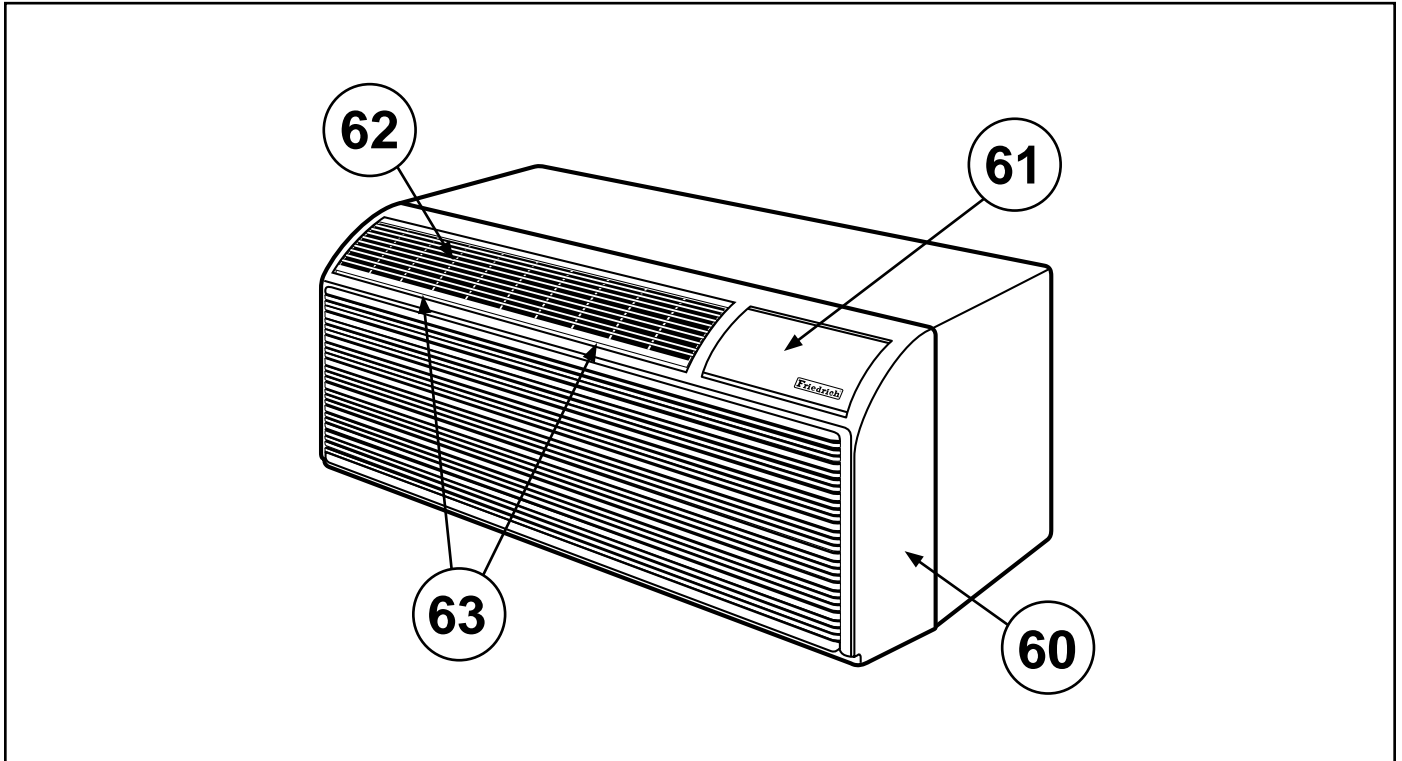

FRONT COVER

Front Cover Parts

Key	Part Number	Description	07	09	12	15	Notes
60	25037900	Front Cover Complete (Includes Door and Filters)	1	1	1	1	
61	25031900	Control Door	1	1	1	1	
62	25025901	Grille, Discharge	1	1	1	1	
63	25037800	Filter	2	2	2	2	
N/S	25060600	Thumb Screw	2	2	2	2	
N/S	25060500	Speed Nut (U-Type)	2	2	2	2