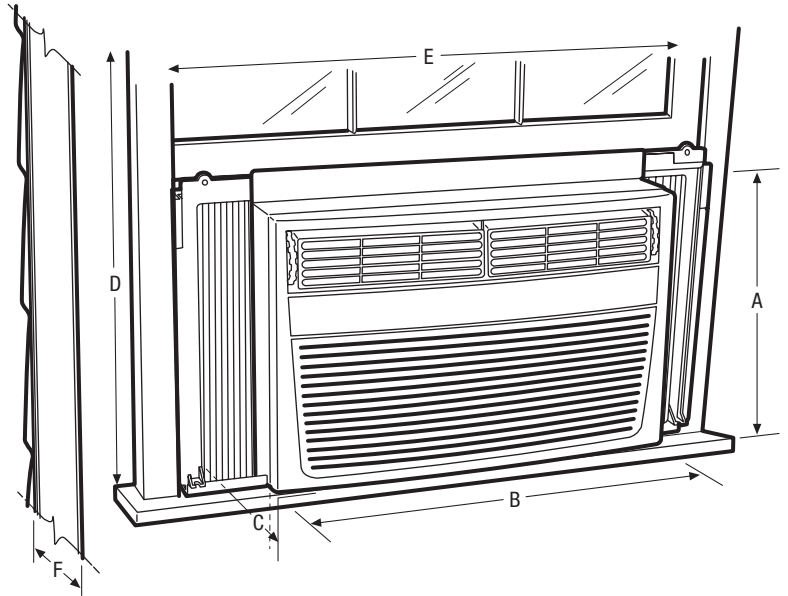

Performance	
BTU (Cool)	22,000/21,600
Dehumidification (Pints/Hour)	7.2
Cool Area (Sq. Ft.)	1,435
Energy Efficiency Ratio	9.4
Electrical	
Volts	230/208
Amps (Cool)	10.5/11.3
Watts (Cool)	2,340/2,300
Length of Power Cord (Min./Max.)	5' / 6'
Plug Type (NEMA)	LCDI (6-15)
Features	
Electronic Controls	Ready-Select® Controls
Fan Speeds (Cool / Fan)	3 / 3
Low Voltage Start-Up	Yes
Auto Cool Function	Yes
Energy Save	Yes
Sleep Mode	Yes
Filter Check	Yes
24-Hour On / Off Timer	Yes
Clean Air Ionizer	Yes
Remote Control	Full-Function Remote T'Stat
Air CFM (High / Med / Low)	529 / 491 / 449
Air Direction Control	Auger Multi-Direction
Fresh Air / Exhaust Vent / Closed	Yes / Yes / Yes
Filter Type	Antibacterial Mesh
Filter Access	Tilt-Out
Slide-Out Chassis	Yes
Window Mounting Kit (Included)	Pleated Quick Mount
Warranty¹	Yes
Certifications	
ENERGY STAR®	Yes
Performance	AHAM
Specifications	
Refrigerant	R410a
Shipping Weight (Approx.)	135 Lbs.

¹Warranty 5 year sealed system/1 year full parts and labor.

NOTE: For planning purposes only. Always consult local and national electric codes. Refer to Product Installation Guide for detailed installation instructions on the web at frigidaire.com.

Product Dimensions	
A - Height	18-5/8"
B - Width	26-1/2"
C - Depth	26-1/2"

Window Dimensions	
D - Height (Min.)	19-1/2"
E - Width (Min./Max.)	31" / 42"
Wall Cutout Dimensions	
F - Max. Wall Thickness	10"
Height	18-7/8"
Width	26-3/4"

Accessories information available on the web at frigidaire.com

FRIGIDAIRE

USA • 10200 David Taylor Drive • Charlotte, NC 28262 • 1-800-FRIGIDAIRE • frigidaire.com
CANADA • 5855 Terry Fox Way • Mississauga, ON L5V 3E4 • 1-800-265-8352 • frigidaire.ca

FRA226ST2 04/11

Download from www.SoftFlats.com. All Manuals Search And Download.

Specifications subject to change. Printed in the U.S.A.