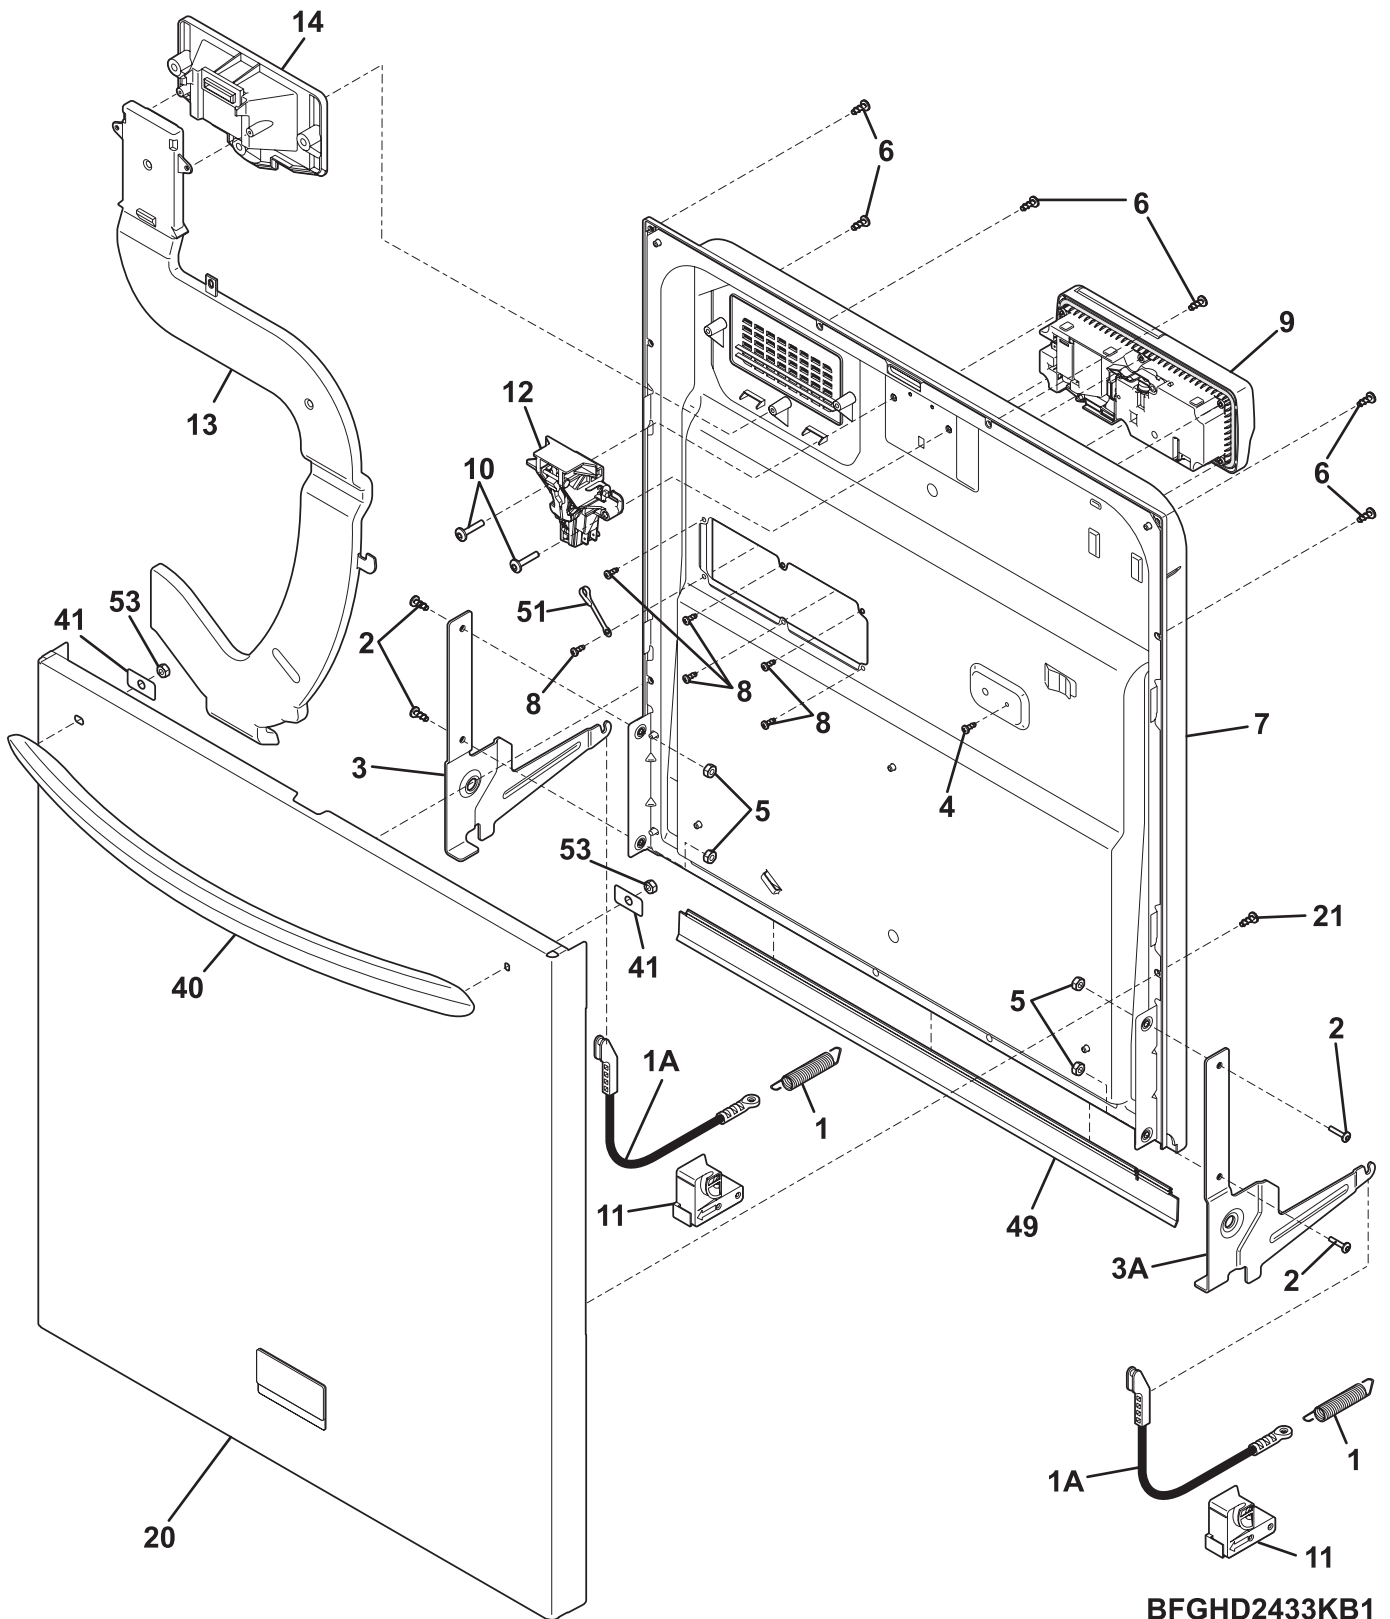

DOOR

BFGHD2433KB1

DOOR

Model Index: A FGHD2433K (FGHD2433KB1)
B FGHD2433K (FGHD2433KF1)
C FGHD2433K (FGHD2433KW1)

POS. NO	PART NO.		DESCRIPTION
1	154579101	A B C	Spring, friction pulley, (2)
1A	154578801	A B C	Cable, friction pulley, (2)
2	154093301	A B C	Screw, arm assy, (4)
3	154691201	A B C	Arm Assy, LH
3A	154691101	A B C	Arm Assy, RH
*	154647101	A B C	Hinge Pin, arm assy
*	154686401	A B C	Bearing, hinge pin
4	154409401	A B C	Screw, ground, #8-18 x .375
5	154079601	A B C	Nut, arm assy, and handle mtg.
6	154282901	A B C	Screw, Phillips, 8-10 x .7
7	154743503	A B C	Liner, door assembly, grey, complete
8	154294701	A B C	Screw, #7 plas .375, (6), disp. assy.
9 #	154542107	A B C	Dispenser, det/rinse aid, w/read switch
9*	154719301	A B C	Shield, dispenser assy
10	154103702	A B C	Screw, latch mtg, (2)
11	154579201	A B C	Pulley, friction, LH
11	154579202	A B C	Pulley, friction, RH
*	154200601	A B C	Screw, #10-16 x 3/8
12 #	154758101	A B C	Latch Assembly, door
13	154755801	A B C	Duct Assembly, vent, w/tape
14	154733701	A B C	Vent assy, dry, w/gaskets
14*	154436201	A B C	Screw, dry duct, (3)
20	154790803	A - -	Door Assembly, w/insullation, black, w/badge
20	154790805	- B -	Door Assembly, w/insullation, stainless, w/badge
20	154790801	- - C	Door Assembly, w/insullation, white, w/badge
20*	154253201	A B C	Insulation, door
21	154754701	A B C	Screw, truss hd, 8-18 type AB, (2)
40	154724903	A - -	Handle, towel bar, black
40	154724905	- B -	Handle, towel bar, stainless
40	154724901	- - C	Handle, towel bar, white
41	154760101	A B C	Bracket, handle support, (2)
49	154759101	A B C	Gasket, door, bottom
51	154320301	A B C	Clamp, drip loop, wire
53	154425001	A B C	Nut, Keps, (2), handle mtg.