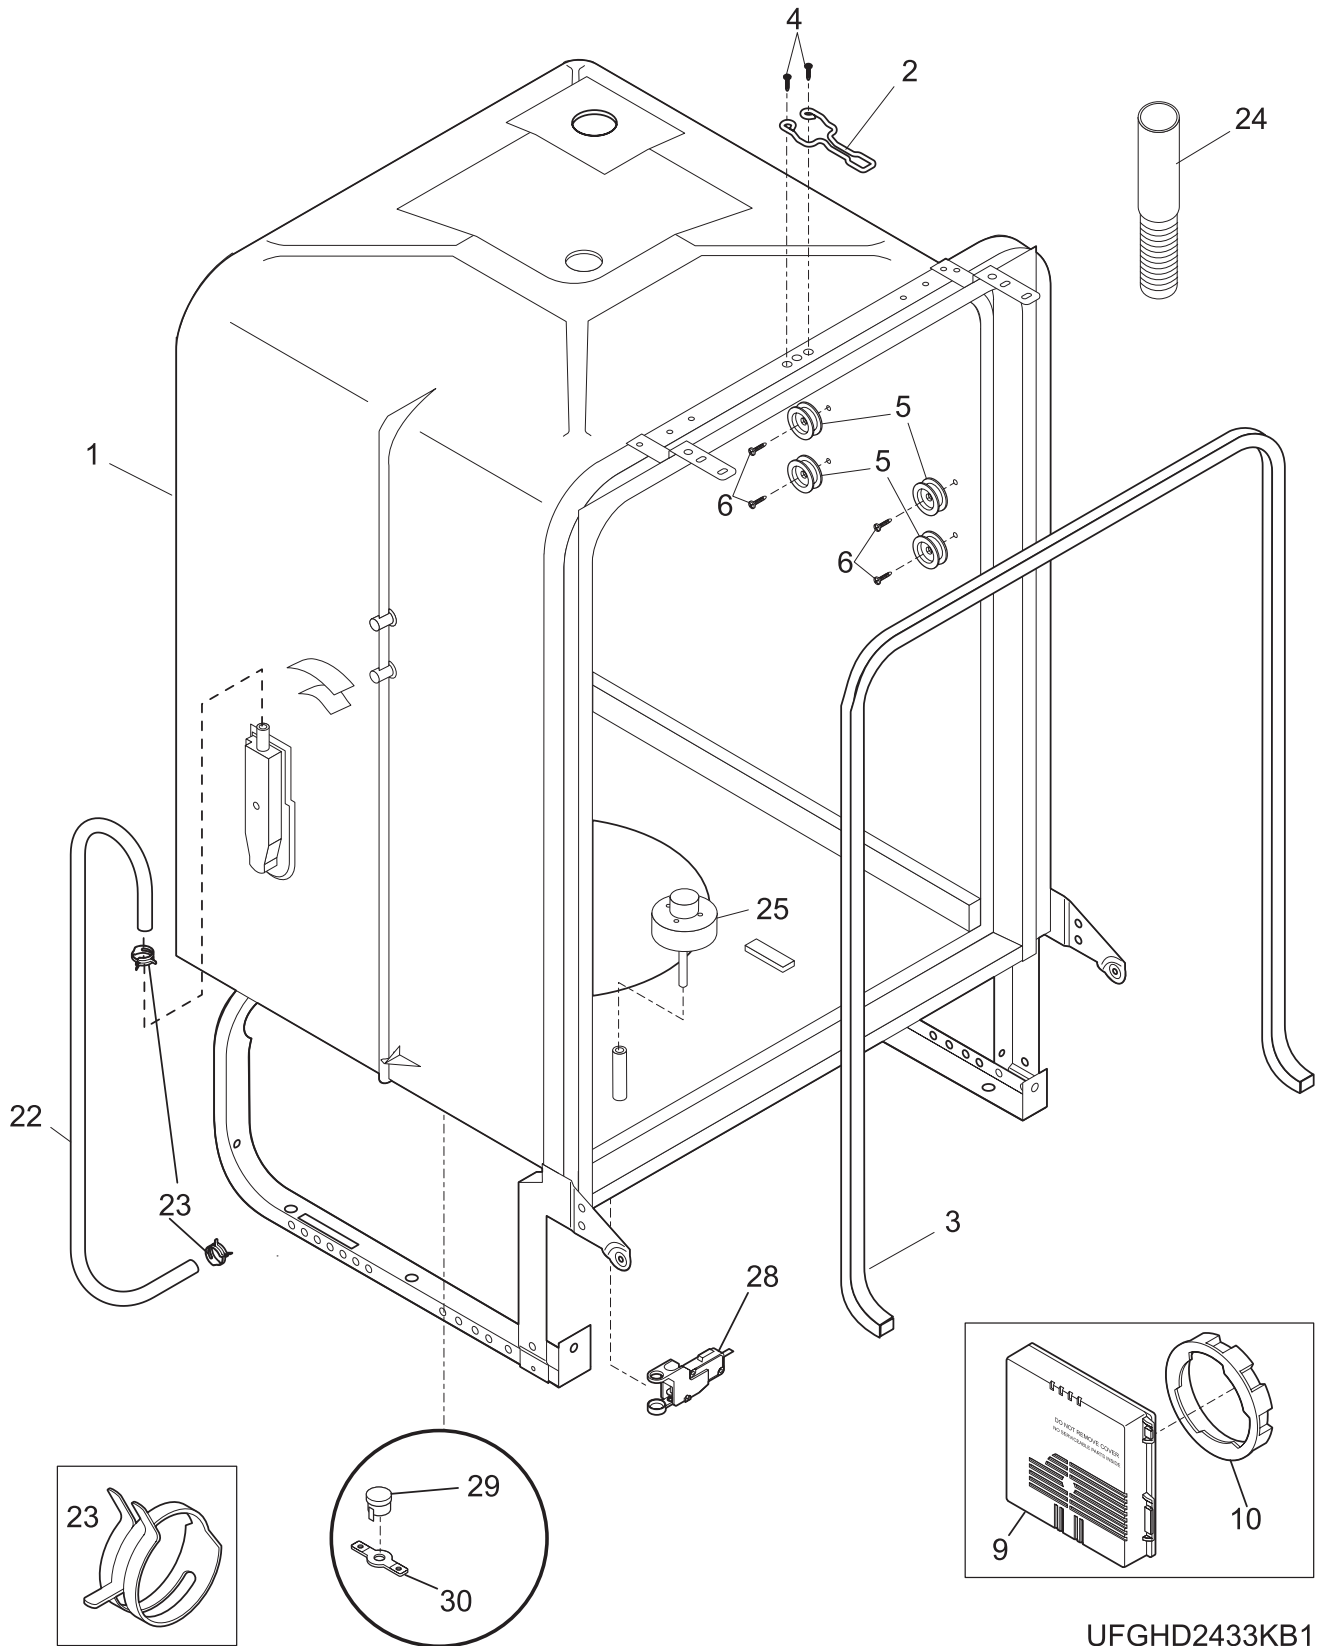

POS. NO	PART NO.		DESCRIPTION
1 #	154791803	A - -	Console Assembly, w/overlay, black, & cover gasket
1 #	154791806	- B -	Console Assembly, w/overlay, stainless/black, & cover gasket
1 #	154791801	- - C	Console Assembly, w/overlay, white, & cover gasket
3 #	154752901	A B C	Board, control
4	154718801	A B C	Cover, control
8 #	154734601	A B C	Display Assembly
9	154282901	A B C	Screw, Phillips, 8-10 x .7
10	154294701	A B C	Screw, #7 plas .375, (6), disp. assy.
33	154478901	A B C	Gasket, cover
* #	154734201	A B C	Harness, wiring, main
*	154758432	A B C	Energy Guide
*	154409401	A B C	Screw, ground, #8-18 x .375

TUB

TUB

Model Index: A FGHD2433K (FGHD2433KB1)
 B FGHD2433K (FGHD2433KF1)
 C FGHD2433K (FGHD2433KW1)

POS. NO	PART NO.		DESCRIPTION
1 #	154729502	A B C	Tub assy, w/frame parts, grey, & vent hole
*	154685101	A B C	Gasket, tub, corner, (2)
2	154544601	A B C	Strike, door
3 #	154561001	A B C	Gasket, tub
4	154200602	A B C	Screw, 10-16 x 3/8, hex
5	154767502	A B C	Roller Assembly, tub, (8), w/screw-washer
6	5303943103	A B C	Screw, w/washer, (8)
9 #	154773301	A B C	Vent assy, blower
9*	154691601	A B C	Cover, connector, vent assy
10	154562902	A B C	Bezel, vent, gray
22	154446002	A B C	Tubing, water inlet
23	5303318539	A B C	Clamp, tubing, (2)
24 #	154753201	A B C	Hose, drain
*	154380601	A B C	Clamp, hose, 1.5" open, worm gear, (5)
25 #	154767802	A B C	Float
28	154408701	A B C	Switch Assy, float
29 #	154642901	A B C	Thermostat, hi limit
30	154241101	A B C	Retainer, thermostat
30*	154297701	A B C	Screw, retainer-thermo
*	154753301	A B C	Insulation, blanket
*	154635101	A B C	Insulation, back
*	5300807270	A B C	Screw, (2), countertop mtg.
*	154041001	A B C	Screw, plask #1, 10-10 x 9/16
*	154200601	A B C	Screw, #10-16 x 3/8
*	154200701	A B C	Screw, #10-32 x 3/8