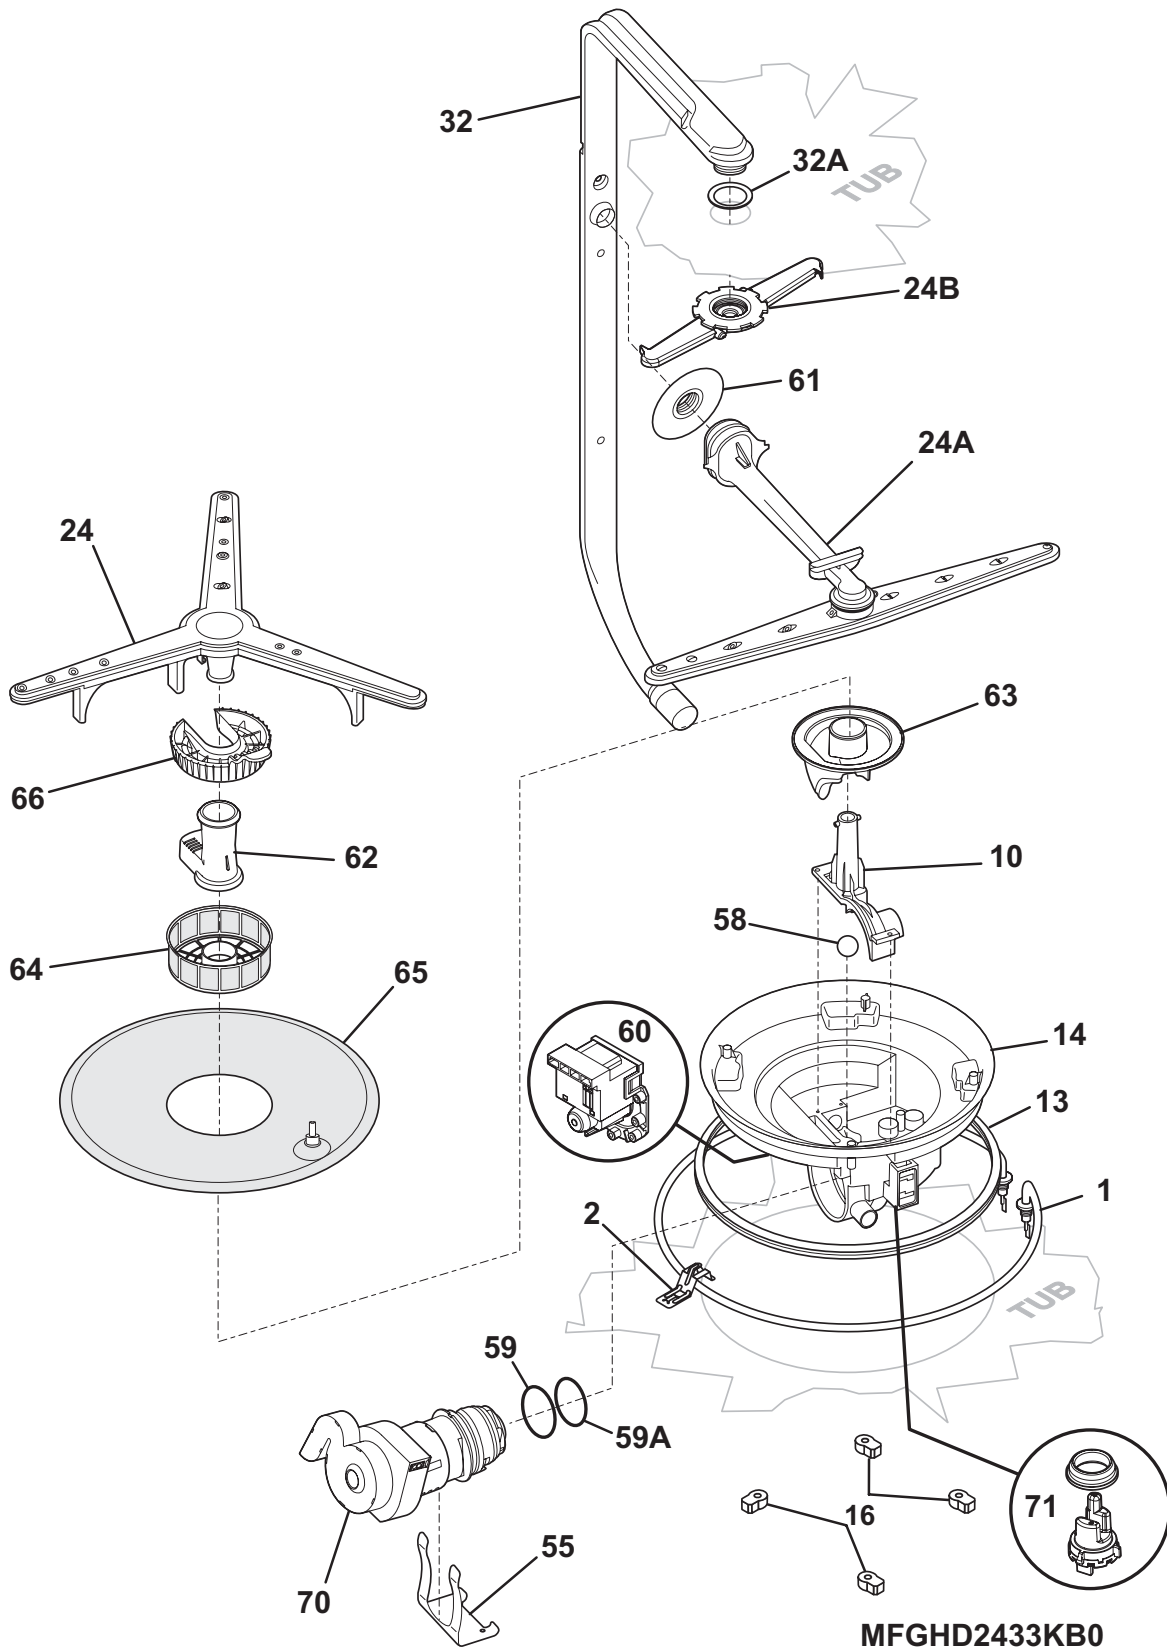

MOTOR & PUMP

MOTOR & PUMP

Model Index: A FGHD2433K (FGHD2433KB1)
B FGHD2433K (FGHD2433KF1)
C FGHD2433K (FGHD2433KW1)

POS. NO	PART NO.		DESCRIPTION
1 #	154663801	A B C	Heater, round
1*	154106202	A B C	Nut, heater, (2)
1*	154289801	A B C	Shield, heater terminal
2	154465101	A B C	Bracket, heater, (2)
10	154724001	A B C	Cover, volute
13	154246801	A B C	Gasket, sump
14	154723801	A B C	Sump Assembly
16	154246502	A B C	Retainer, sump
16*	154754901	A B C	Screw, sump mtg, 8-16, (4)
24	154608102	A B C	Spray arm, grey, lower, w/heat shield
24A	154468502	A B C	Spray arm, grey, center
24B	154607802	A B C	Spray arm, assembly, upper
32	154464101	A B C	Tube, delivery
32*	154106801	A B C	Clamp, hose, 1.29" open, worm gear, (2)
32*	154491101	A B C	Screw, delivery tube
32A	154406401	A B C	Gasket, delivery tube
55	154595901	A B C	Bracket, motor
55*	5303316032	A B C	Screw, truss ss, 8 .625, (7)
58	154246402	A B C	Check ball
59	154246901	A B C	O-ring, rear
59A	154247001	A B C	O-ring, front
60 #	154736201	A B C	Pump Assembly, drain, w/seal-impeller
60*	154617301	A B C	Flapper, valve, drain pump
60*	154741501	A B C	Screw, drain motor mtg, (3)
61	154463402	A B C	Grommet, delivery tube
62	154294102	A B C	Support, spray arm, grey, lower
63	154776101	A B C	Base, soil director
64	154252302	A B C	Filter, soil director, grey
65	154283005	A B C	Filter Assy, grey
66	154252702	A B C	Trap, glass, grey
70 #	154719201	A B C	Motor & Pump Assy
71 #	154762601	A B C	Sensor, turbidity, snap-in, w/seal
*	154200601	A B C	Screw, #10-16 x 3/8
*	154297701	A B C	Screw, retainer-thermo