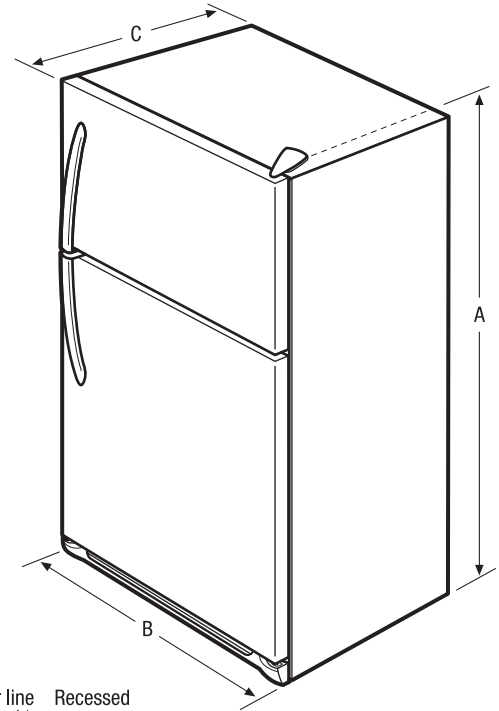

¹When properly installed, meets the appliance standards in the Americans with Disabilities Act and the Architectural Barriers Act Accessibility Guidelines as published by the United States Access Board on June 23, 2004, as amended August 5, 2005.

²For use on adequately wired 120V, dedicated circuit having 2-wire service with a separate ground wire. Appliance must be grounded for safe operation.

* When installing refrigerator adjacent to wall, cabinet or other appliance that extends beyond front edge of unit, 20" minimum clearance recommended to allow for optimum 140° door swing, providing complete crisper access and removal. (Absolute 3" minimum clearance will ONLY allow for 90° door swing which will provide limited crisper access with restricted removal.)

Product Dimensions	
A - Height (Incl. Hinges and Rollers)	60-1/8"
B - Width	28"
C - Depth (Incl. Door)	29-3/8"
Depth with Door Open 90°	56"

Accessories information available on the web at frigidaire.com