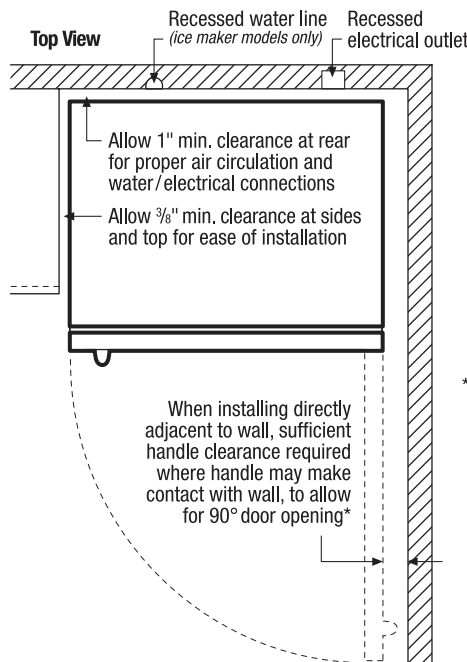

¹When properly installed, meets the appliance standards in the Americans with Disabilities Act and the Architectural Barriers Act Accessibility Guidelines as published by the United States Access Board on June 23, 2004, as amended August 5, 2005.

²For use on adequately wired 120V, dedicated circuit having 2-wire service with a separate ground wire. Appliance must be grounded for safe operation.

* When installing refrigerator adjacent to wall, cabinet or other appliance that extends beyond front edge of unit, 20" minimum clearance recommended to allow for optimum 140° door swing, providing complete crisper access and removal. (Absolute 3" minimum clearance will ONLY allow for 90° door swing which will provide limited crisper access with restricted removal.)

Product Dimensions	
A - Height (Incl. Hinges and Rollers)	60-1/8"
B - Width	28"
C - Depth (Incl. Door)	29-3/8"
Depth with Door Open 90°	56"

Accessories information available on the web at frigidaire.com